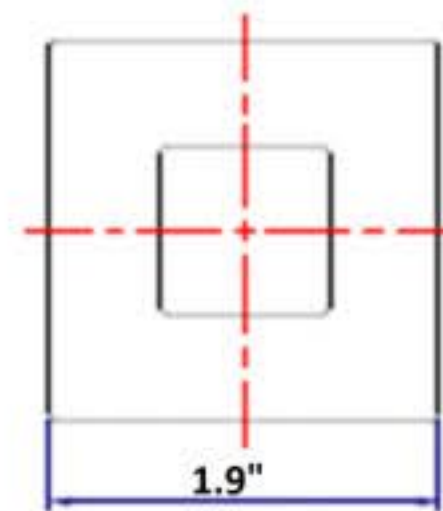

KARSEN Bath Accessories Collection

Specifications

Material Content zinc base & aluminum ring
Installation hardware included

Dimensions

24" towel bar

towel ring

robe hook

Warranty & Compliances

Warranty 1 Year Limited Warranty

Order Codes & Finishes/Colors

	24" towel bar	robe hook	
Polished Chrome (US26)	581470	581504	TRU MATCH
Satin Nickel (US15)	581439	581462	TRU MATCH
Oil Rubbed Bronze (US10B)	581397	581421	TRU MATCH
	towel ring	tp holder	
Polished Chrome (US26)	581488	581496	TRU MATCH
Satin Nickel (US15)	581447	581454	TRU MATCH
Oil Rubbed Bronze (US10B)	581405	581413	TRU MATCH