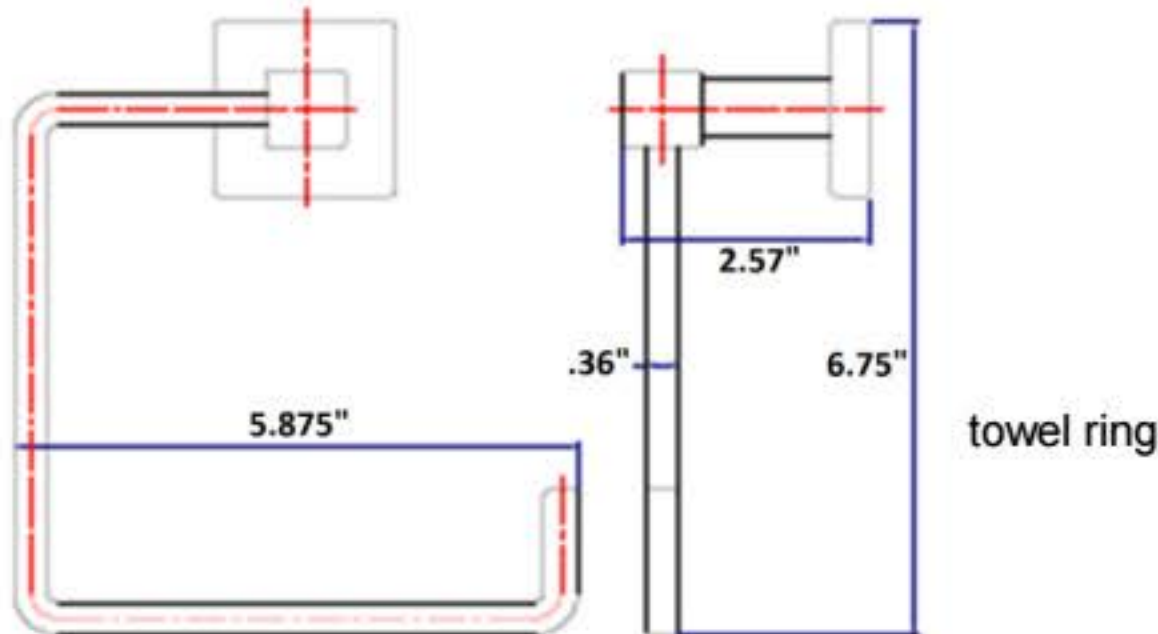

KARSEN Bath Accessories Collection

Specifications

Material Content zinc base & aluminum ring
Installation hardware included

Dimensions

24" towel bar

towel ring

robe hook

Warranty & Compliances

Warranty 1 Year Limited Warranty

Order Codes & Finishes/Colors

	24" towel bar	robe hook	
Polished Chrome (US26)	581470	581504	TRU MATCH
Satin Nickel (US15)	581439	581462	TRU MATCH
Oil Rubbed Bronze (US10B)	581397	581421	TRU MATCH
	towel ring	tp holder	
Polished Chrome (US26)	581488	581496	TRU MATCH
Satin Nickel (US15)	581447	581454	TRU MATCH
Oil Rubbed Bronze (US10B)	581405	581413	TRU MATCH