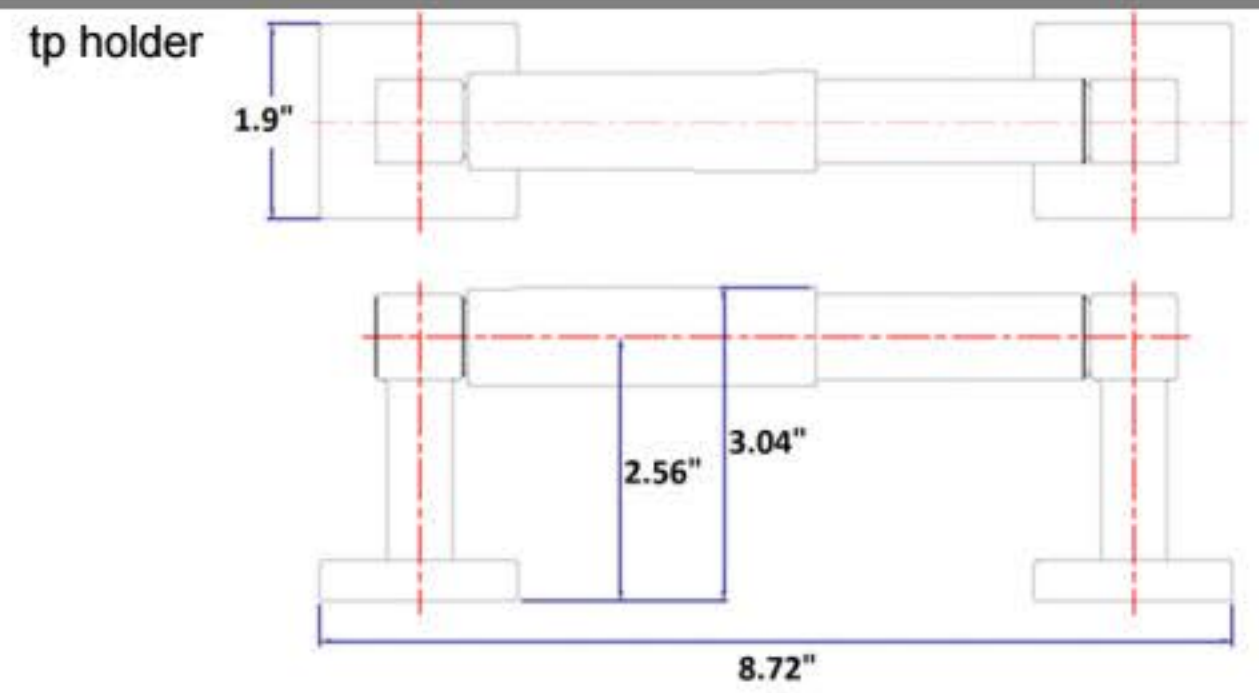

KARSEN Bath Accessories Collection

Specifications

Material Content zinc base & aluminum ring
Installation hardware included

Dimensions

24" towel bar

towel ring

robe hook

Warranty & Compliances

Warranty 1 Year Limited Warranty

Order Codes & Finishes/Colors

	24" towel bar	robe hook	
Polished Chrome (US26)	581470	581504	TRU MATCH
Satin Nickel (US15)	581439	581462	TRU MATCH
Oil Rubbed Bronze (US10B)	581397	581421	TRU MATCH
	towel ring	tp holder	
Polished Chrome (US26)	581488	581496	TRU MATCH
Satin Nickel (US15)	581447	581454	TRU MATCH
Oil Rubbed Bronze (US10B)	581405	581413	TRU MATCH