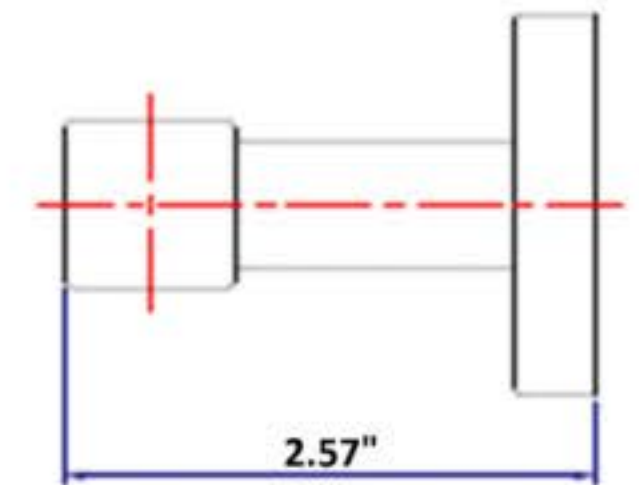

KARSEN Bath Accessories Collection

Specifications

Material Content zinc base & aluminum ring
Installation hardware included

Dimensions

24" towel bar

towel ring

robe hook

Warranty & Compliances

Warranty 1 Year Limited Warranty

Order Codes & Finishes/Colors

	24" towel bar	robe hook	
Polished Chrome (US26)	581470	581504	TRU MATCH
Satin Nickel (US15)	581439	581462	TRU MATCH
Oil Rubbed Bronze (US10B)	581397	581421	TRU MATCH
	towel ring	tp holder	
Polished Chrome (US26)	581488	581496	TRU MATCH
Satin Nickel (US15)	581447	581454	TRU MATCH
Oil Rubbed Bronze (US10B)	581405	581413	TRU MATCH