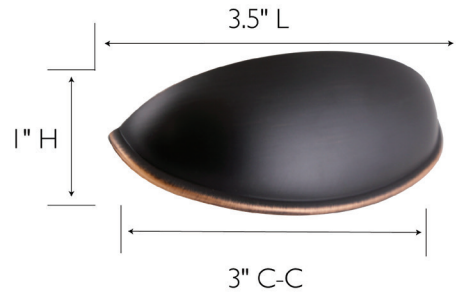

West Side Cup Pull, 10-Pack  
Oil Rubbed Bronze

**SPECIFICATIONS**

MATERIAL CONSTRUCTION:	Zinc
MOUNTING HARDWARE INCLUDED:	Yes
TOOLS NEEDED FOR INSTALLATION:	Screwdriver
ASSEMBLED DIMENSIONS:	1" H x 3.5" L
CENTER TO CENTER:	3"
LEVER/PULL LENGTH:	3.5"
PROJECTION:	1"
ASSEMBLED WEIGHT:	.11 lbs.