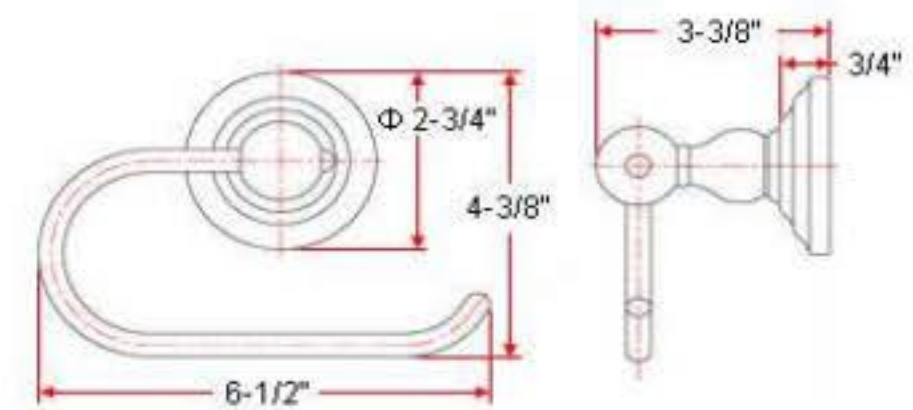

CALISTO Bath Accessories Collection

Specifications

Material Content zinc base & brass bar/brass ring/ plastic roll/steel holder
Installation hardware included

Dimensions

towel bar

towel ring

robe hook

toilet paper holder

euro tp holder

Warranty & Compliances

Warranty 1 Year Limited Warranty

Order Codes & Finishes/Colors

	30" towel bar	24" towel bar	18" towel bar		
Satin Nickel (US15)	538348	538330	538322	TRU MATCH	Type: Job: Order Code: Approvals:
Oil Rubbed Bronze (US10B)	538413	538405	538397	TRU MATCH	
Polished Chrome (US26)	538272	538264	538256	TRU MATCH	
Antique Copper	537134	537126	537118		
	towel ring	robe hook	toilet paper holder	euro tp holder	
Satin Nickel (US15)	538355	538389	538363	538371	TRU MATCH
Oil Rubbed Bronze (US10B)	538421	538454	538439	538447	TRU MATCH
Polished Chrome (US26)	538280	538314	538298	538306	TRU MATCH
Antique Copper	537142	537175	537159	537167	