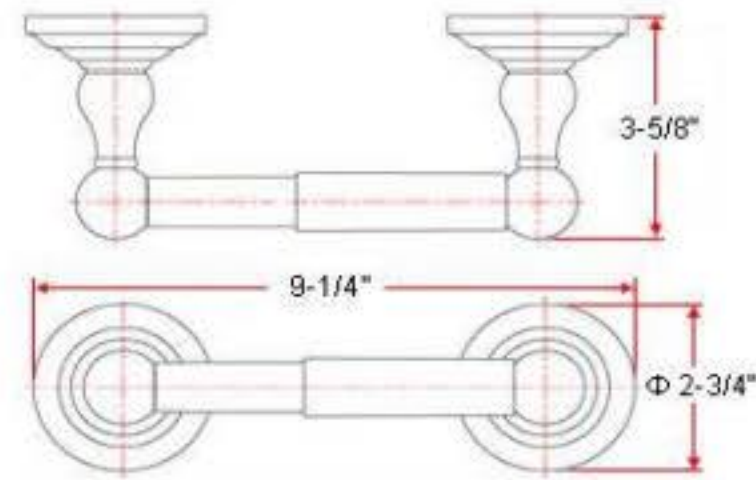

CALISTO Bath Accessories Collection

Specifications

Material Content zinc base & brass bar/brass ring/ plastic roll/steel holder
Installation hardware included

Dimensions

towel bar

towel ring

robe hook

toilet paper holder

euro tp holder

Warranty & Compliances

Warranty 1 Year Limited Warranty

Order Codes & Finishes/Colors

	30" towel bar	24" towel bar	18" towel bar		
Satin Nickel (US15)	538348	538330	538322	TRU MATCH	Type: Job: Order Code: Approvals:
Oil Rubbed Bronze (US10B)	538413	538405	538397	TRU MATCH	
Polished Chrome (US26)	538272	538264	538256	TRU MATCH	
Antique Copper	537134	537126	537118		
	towel ring	robe hook	toilet paper holder	euro tp holder	
Satin Nickel (US15)	538355	538389	538363	538371	TRU MATCH
Oil Rubbed Bronze (US10B)	538421	538454	538439	538447	TRU MATCH
Polished Chrome (US26)	538280	538314	538298	538306	TRU MATCH
Antique Copper	537142	537175	537159	537167	