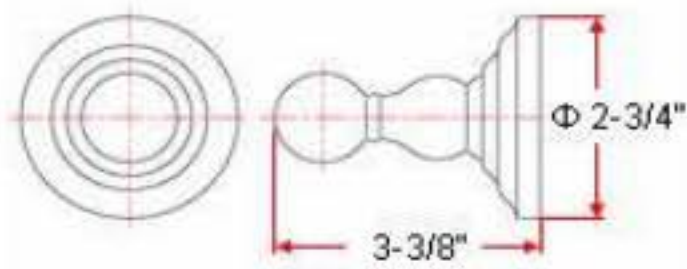

CALISTO Bath Accessories Collection

Specifications

Material Content zinc base & brass bar/brass ring/ plastic roll/steel holder
Installation hardware included

Dimensions

towel bar

towel ring

robe hook

toilet paper holder

euro tp holder

Warranty & Compliances

Warranty 1 Year Limited Warranty

Order Codes & Finishes/Colors

	30" towel bar	24" towel bar	18" towel bar		
Satin Nickel (US15)	538348	538330	538322	TRU MATCH	Type: Job: Order Code: Approvals:
Oil Rubbed Bronze (US10B)	538413	538405	538397	TRU MATCH	
Polished Chrome (US26)	538272	538264	538256	TRU MATCH	
Antique Copper	537134	537126	537118		
	towel ring	robe hook	toilet paper holder	euro tp holder	
Satin Nickel (US15)	538355	538389	538363	538371	TRU MATCH
Oil Rubbed Bronze (US10B)	538421	538454	538439	538447	TRU MATCH
Polished Chrome (US26)	538280	538314	538298	538306	TRU MATCH
Antique Copper	537142	537175	537159	537167	