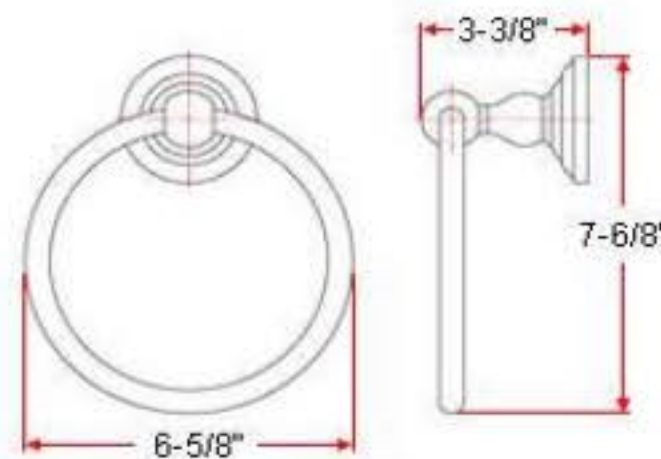

CALISTO Bath Accessories Collection

Specifications

Material Content zinc base & brass bar/brass ring/ plastic roll/steel holder
Installation hardware included

Dimensions

towel bar

towel ring

robe hook

toilet paper holder

euro tp holder

Warranty & Compliances

Warranty 1 Year Limited Warranty

Order Codes & Finishes/Colors

	30" towel bar	24" towel bar	18" towel bar		
Satin Nickel (US15)	538348	538330	538322	TRU MATCH	Type: Job: Order Code: Approvals:
Oil Rubbed Bronze (US10B)	538413	538405	538397	TRU MATCH	
Polished Chrome (US26)	538272	538264	538256	TRU MATCH	
Antique Copper	537134	537126	537118		
	towel ring	robe hook	toilet paper holder	euro tp holder	
Satin Nickel (US15)	538355	538389	538363	538371	TRU MATCH
Oil Rubbed Bronze (US10B)	538421	538454	538439	538447	TRU MATCH
Polished Chrome (US26)	538280	538314	538298	538306	TRU MATCH
Antique Copper	537142	537175	537159	537167	