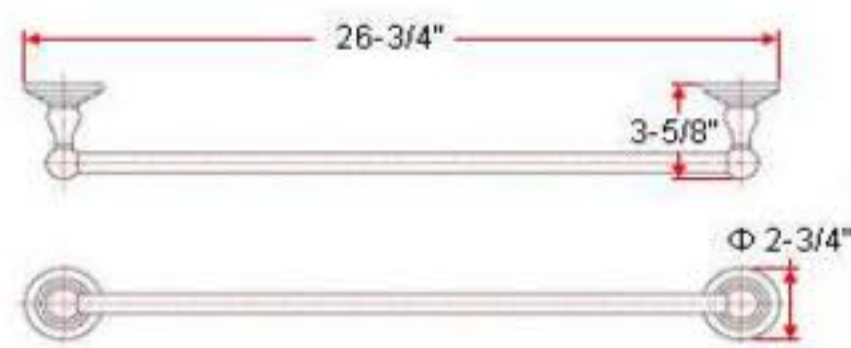

CALISTO Bath Accessories Collection

Specifications

Material Content zinc base & brass bar/brass ring/ plastic roll/steel holder
Installation hardware included

Dimensions

towel bar

towel ring

robe hook

toilet paper holder

euro tp holder

Warranty & Compliances

Warranty 1 Year Limited Warranty

Order Codes & Finishes/Colors

	30" towel bar	24" towel bar	18" towel bar		
Satin Nickel (US15)	538348	538330	538322	TRU MATCH	Type: Job: Order Code: Approvals:
Oil Rubbed Bronze (US10B)	538413	538405	538397	TRU MATCH	
Polished Chrome (US26)	538272	538264	538256	TRU MATCH	
Antique Copper	537134	537126	537118		
	towel ring	robe hook	toilet paper holder	euro tp holder	
Satin Nickel (US15)	538355	538389	538363	538371	TRU MATCH
Oil Rubbed Bronze (US10B)	538421	538454	538439	538447	TRU MATCH
Polished Chrome (US26)	538280	538314	538298	538306	TRU MATCH
Antique Copper	537142	537175	537159	537167	