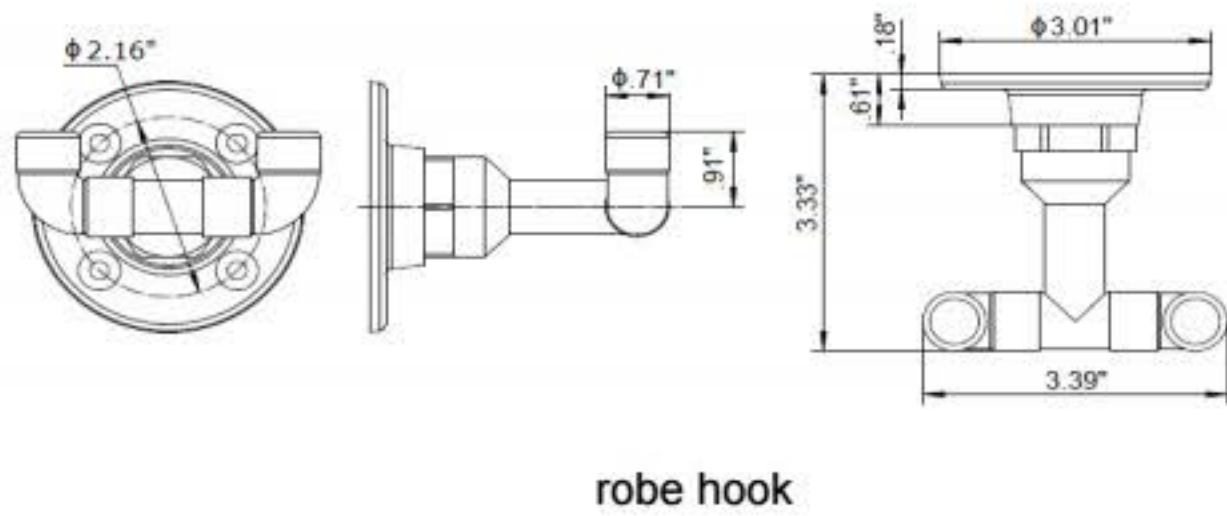

Industrial Bath Accessories Collection

Specifications

Material Content Zinc, aluminum tube
Installation hardware Included

Dimensions

Warranty & Compliances

Warranty 1 Year Limited Warranty

Order Codes & Finishes/Colors

	24" towel bar	towel ring
Satin Nickel	580613	580639
Satin Black	580654	580670
	toilet paper holder	robe hook
Satin Nickel	580621	580647
Satin Black	580662	580688

Type:
Job:
Order Code:
Approvals:

Design House reserves the right to make changes in materials, specifications & models at any time. Design House also reserves the right to discontinue product without notice or obligation.