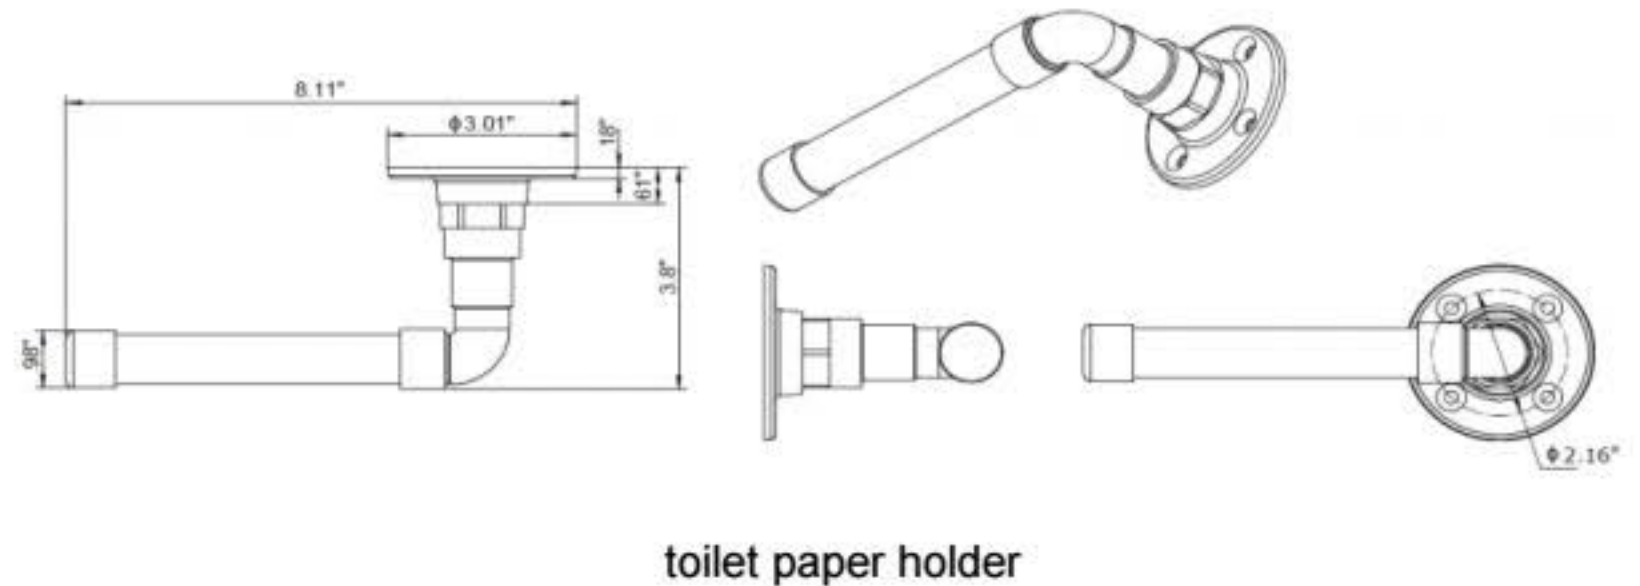

Industrial Bath Accessories Collection

Specifications

Material Content Zinc, aluminum tube
Installation hardware Included

Dimensions

Warranty & Compliances

Warranty 1 Year Limited Warranty

Order Codes & Finishes/Colors

	24" towel bar	towel ring
Satin Nickel	580613	580639
Satin Black	580654	580670
	toilet paper holder	robe hook
Satin Nickel	580621	580647
Satin Black	580662	580688

Type:
Job:
Order Code:
Approvals:

Design House reserves the right to make changes in materials, specifications & models at any time. Design House also reserves the right to discontinue product without notice or obligation.