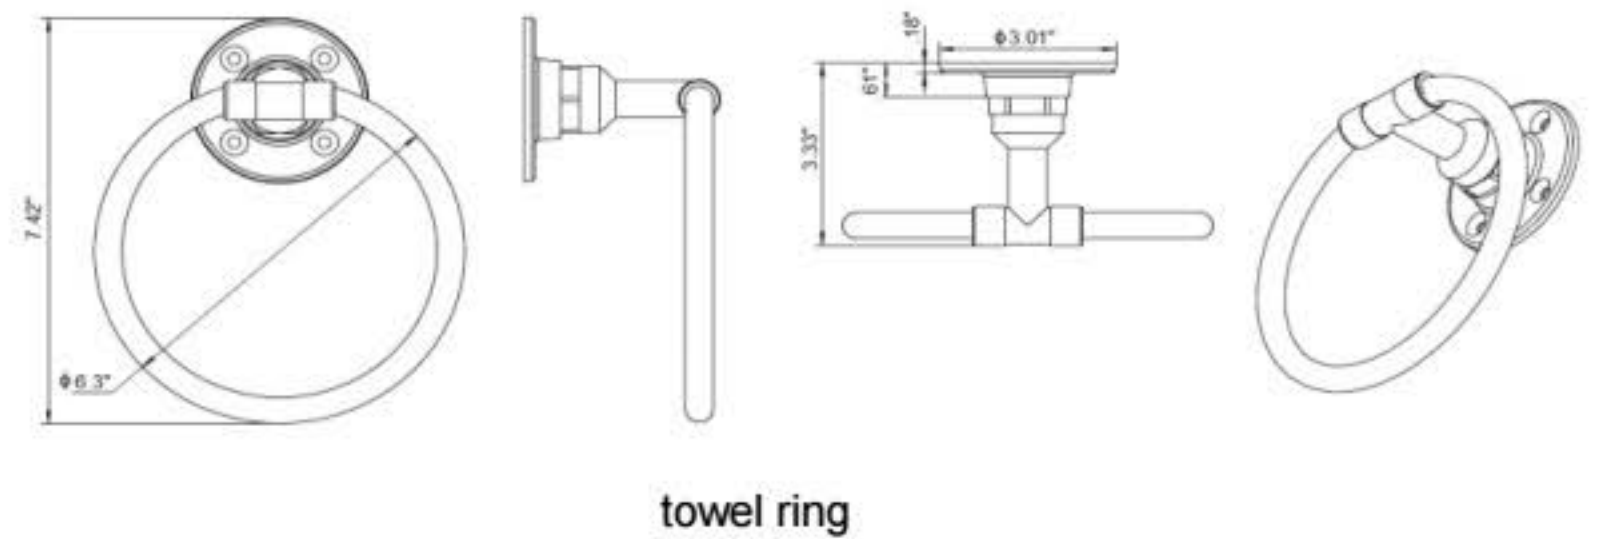

Industrial Bath Accessories Collection

Specifications

Material Content Zinc, aluminum tube
Installation hardware Included

Dimensions

Warranty & Compliances

Warranty 1 Year Limited Warranty

Order Codes & Finishes/Colors

	24" towel bar	towel ring
Satin Nickel	580613	580639
Satin Black	580654	580670
	toilet paper holder	robe hook
Satin Nickel	580621	580647
Satin Black	580662	580688

Type:
Job:
Order Code:
Approvals:

Design House reserves the right to make changes in materials, specifications & models at any time. Design House also reserves the right to discontinue product without notice or obligation.