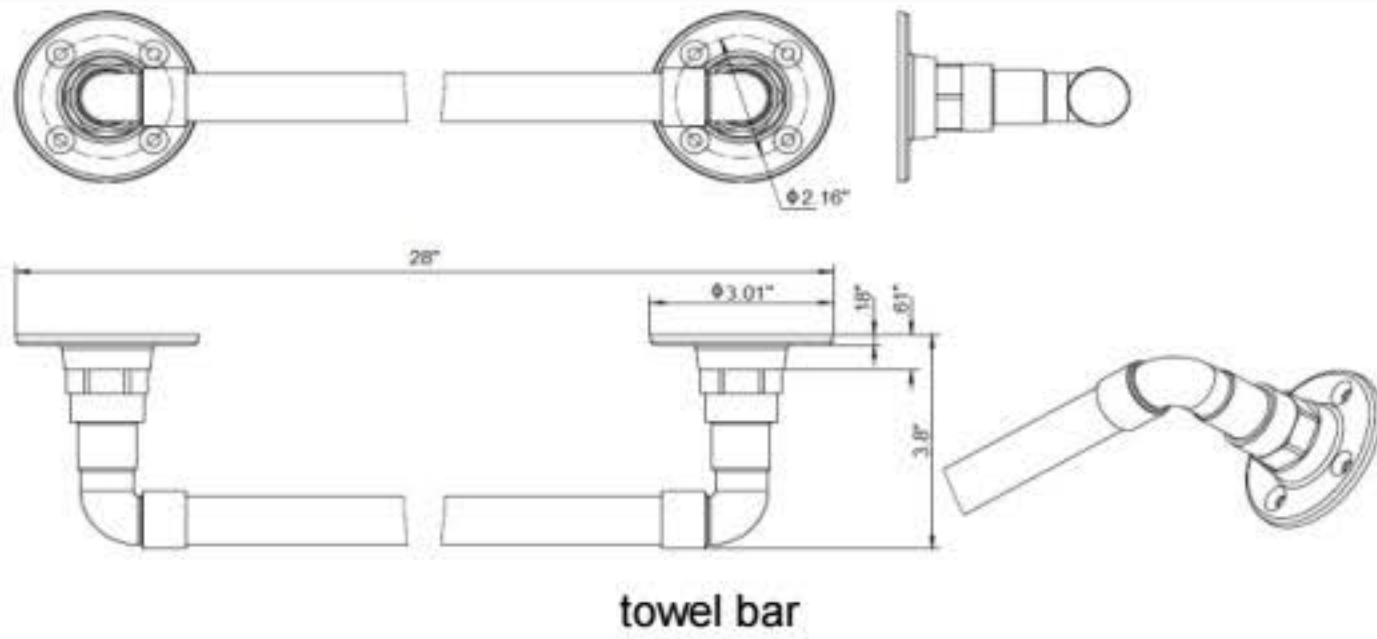

Industrial Bath Accessories Collection

Specifications

Material Content Zinc, aluminum tube
Installation hardware Included

Dimensions

Warranty & Compliances

Warranty 1 Year Limited Warranty

Order Codes & Finishes/Colors

	24" towel bar	towel ring
Satin Nickel	580613	580639
Satin Black	580654	580670
	toilet paper holder	robe hook
Satin Nickel	580621	580647
Satin Black	580662	580688

Type:
Job:
Order Code:
Approvals:

Design House reserves the right to make changes in materials, specifications & models at any time. Design House also reserves the right to discontinue product without notice or obligation.