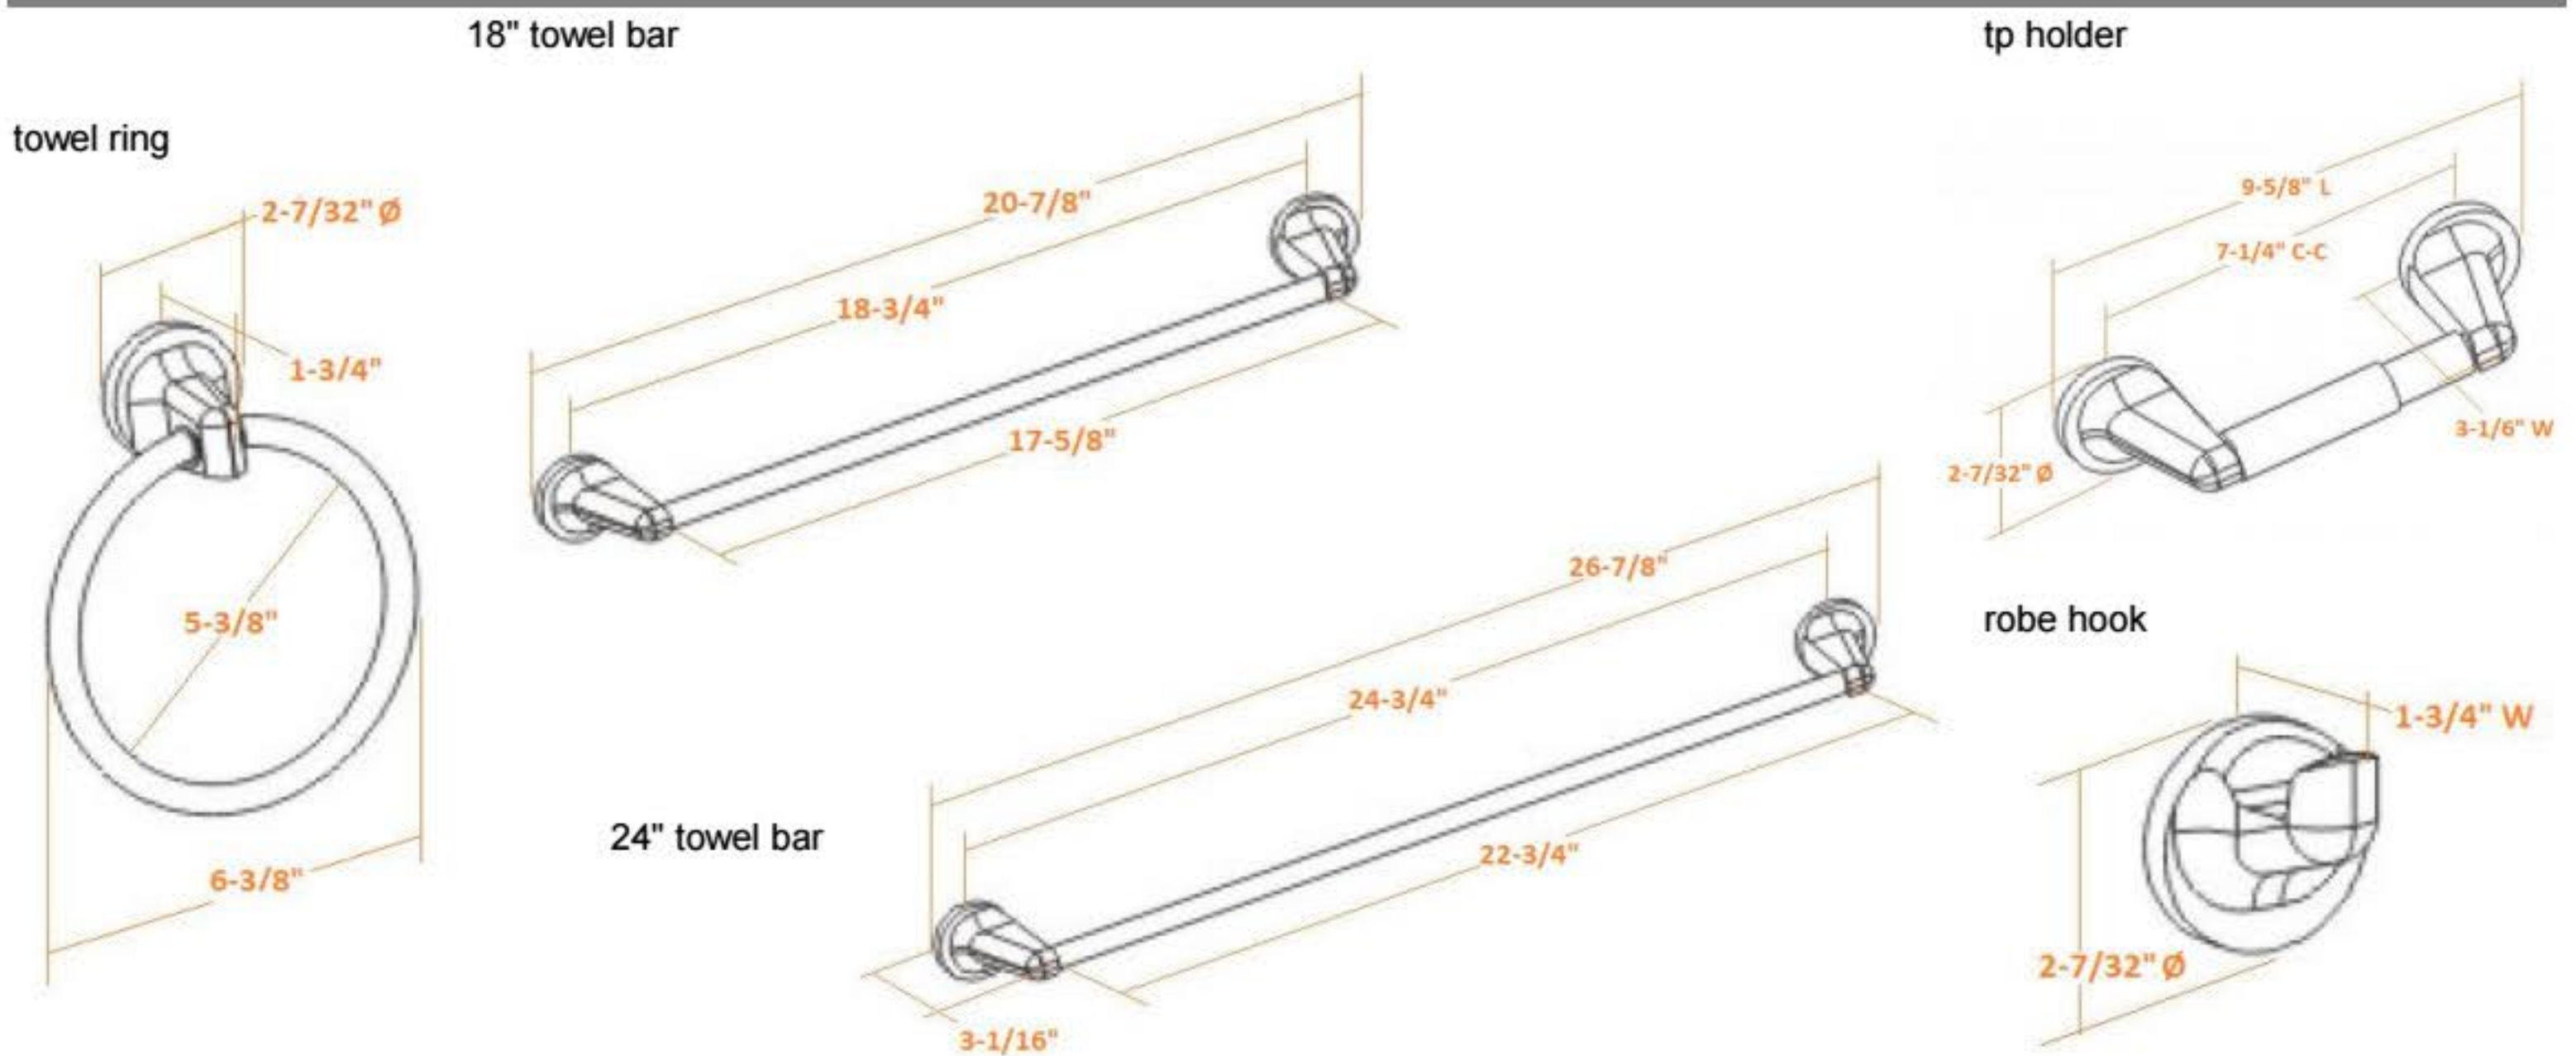

ALTA BAY Bath Accessories Collection

Specifications

Material Content zinc base & aluminum ring
Installation hardware included

Dimensions

Warranty & Compliances

Warranty 1 Year Limited Warranty

Order Codes & Finishes/Colors

	18" towel bar	24" towel bar	robe hook	
Polished Chrome (US26)	558114	558122	558080	TRU MATCH
Satin Nickel (US15)	558163	558171	558130	TRU MATCH
	towel ring		tp holder	
Polished Chrome (US26)	558106		558098	TRU MATCH
Satin Nickel (US15)	558155		558148	TRU MATCH