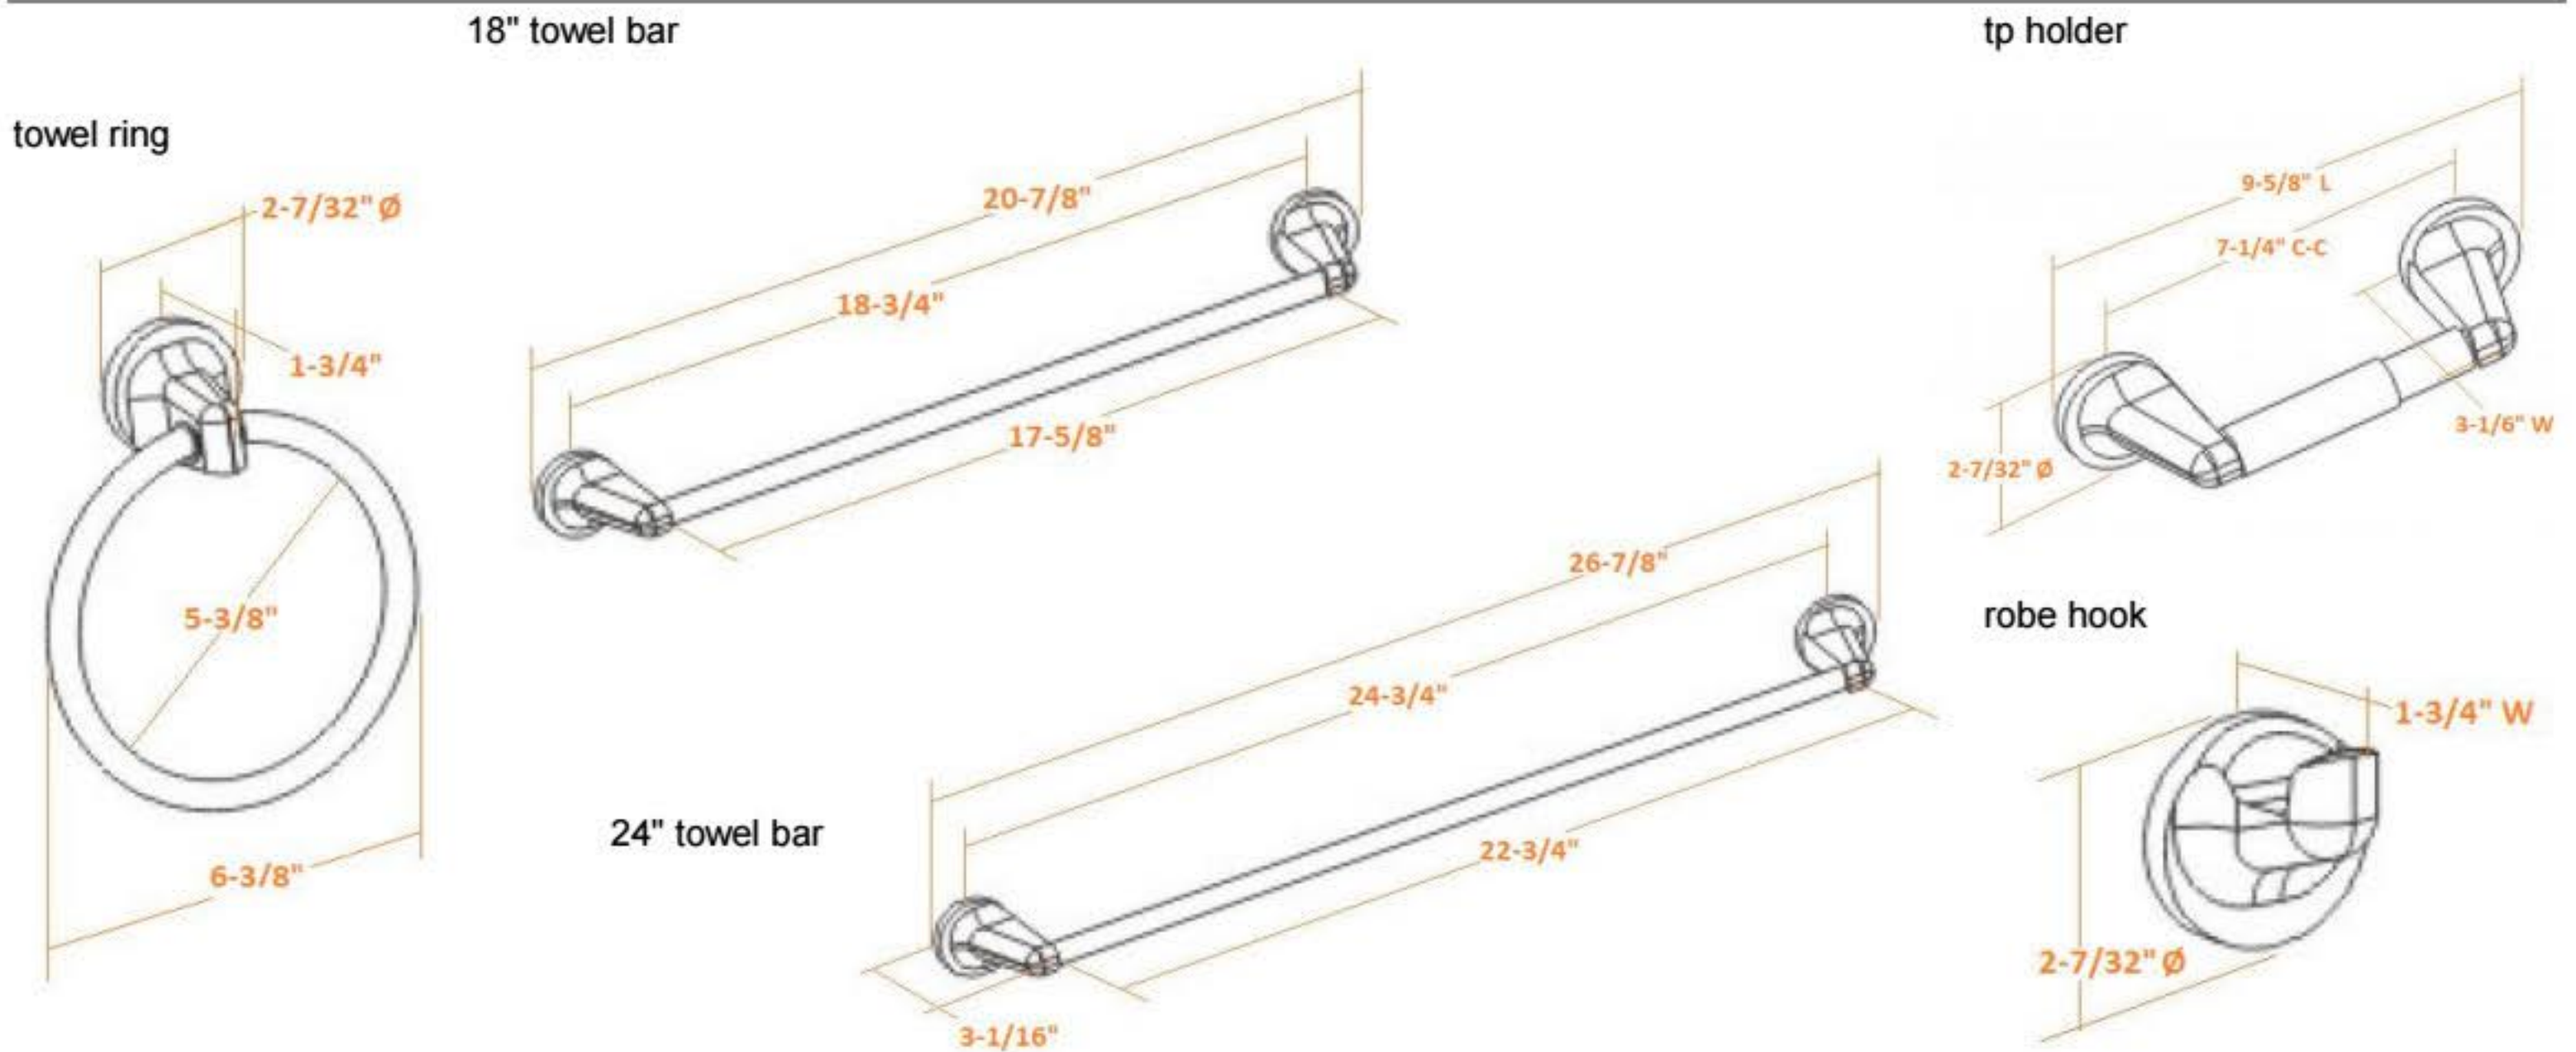

ALTA BAY Bath Accessories Collection

Specifications

Material Content zinc base & aluminum ring
Installation hardware included

Dimensions

Warranty & Compliances

Warranty 1 Year Limited Warranty

Order Codes & Finishes/Colors

	18" towel bar	24" towel bar	robe hook	
Polished Chrome (US26)	558114	558122	558080	TRU MATCH
Satin Nickel (US15)	558163	558171	558130	TRU MATCH
	towel ring		tp holder	
Polished Chrome (US26)	558106		558098	TRU MATCH
Satin Nickel (US15)	558155		558148	TRU MATCH