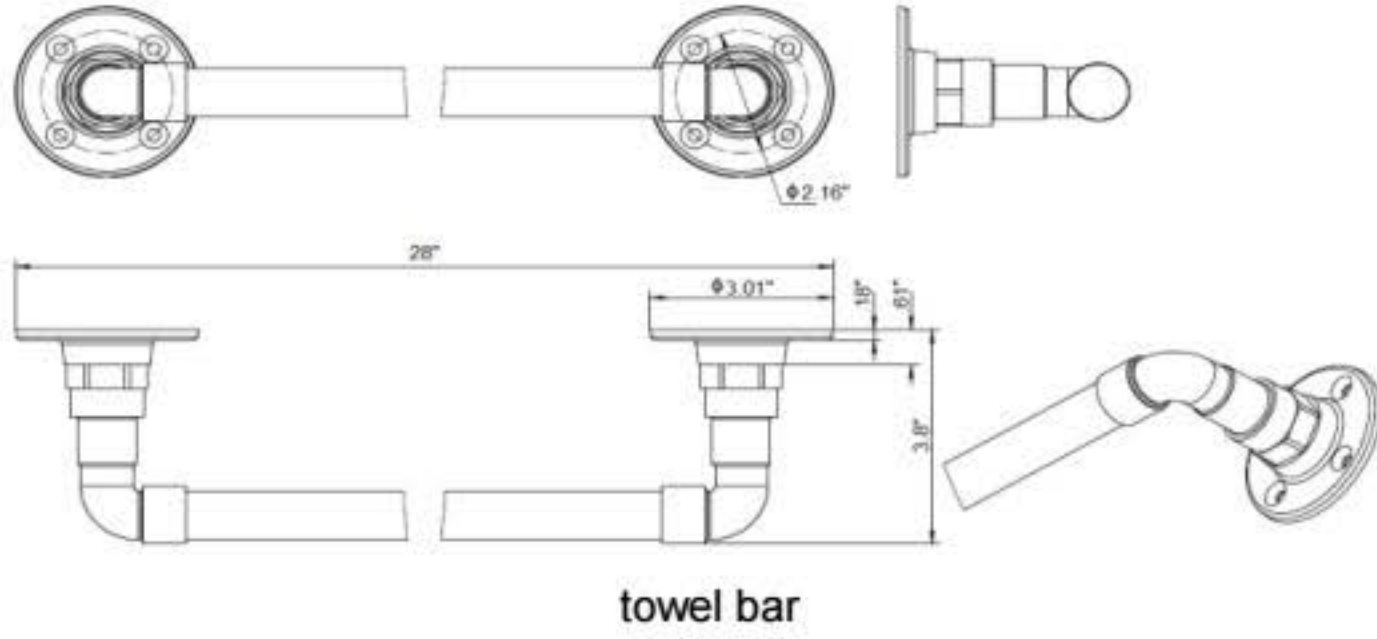

Industrial Bath Accessories Collection

Specifications

Material Content Zinc, aluminum tube
Installation hardware Included

Dimensions

Warranty & Compliances

Warranty 1 Year Limited Warranty

Order Codes & Finishes/Colors

	24" towel bar	towel ring
Satin Nickel	580613	580639
Satin Black	580654	580670
	toilet paper holder	robe hook
Satin Nickel	580621	580647
Satin Black	580662	580688

Type:
Job:
Order Code:
Approvals:

Design House reserves the right to make changes in materials, specifications & models at any time. Design House also reserves the right to discontinue product without notice or obligation.