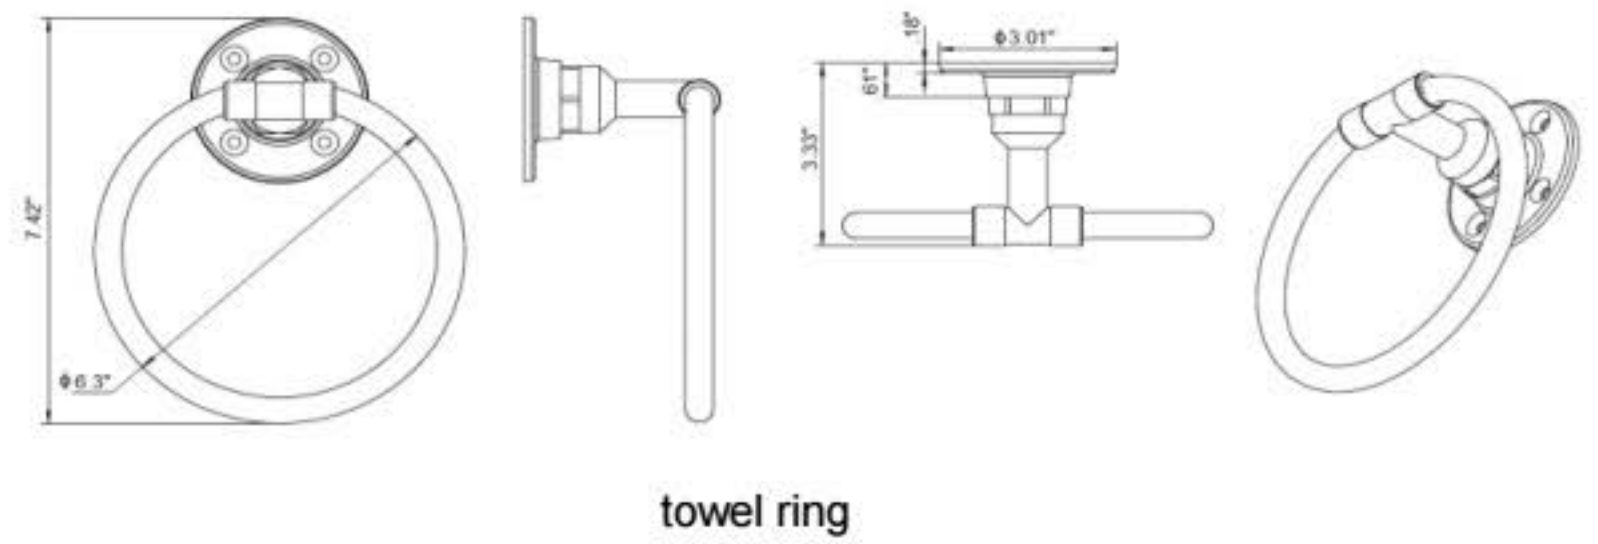

Industrial Bath Accessories Collection

Specifications

Material Content Zinc, aluminum tube
Installation hardware Included

Dimensions

Warranty & Compliances

Warranty 1 Year Limited Warranty

Order Codes & Finishes/Colors

	24" towel bar	towel ring
Satin Nickel	580613	580639
Satin Black	580654	580670
	toilet paper holder	robe hook
Satin Nickel	580621	580647
Satin Black	580662	580688

Type:
Job:
Order Code:
Approvals:

Design House reserves the right to make changes in materials, specifications & models at any time. Design House also reserves the right to discontinue product without notice or obligation.