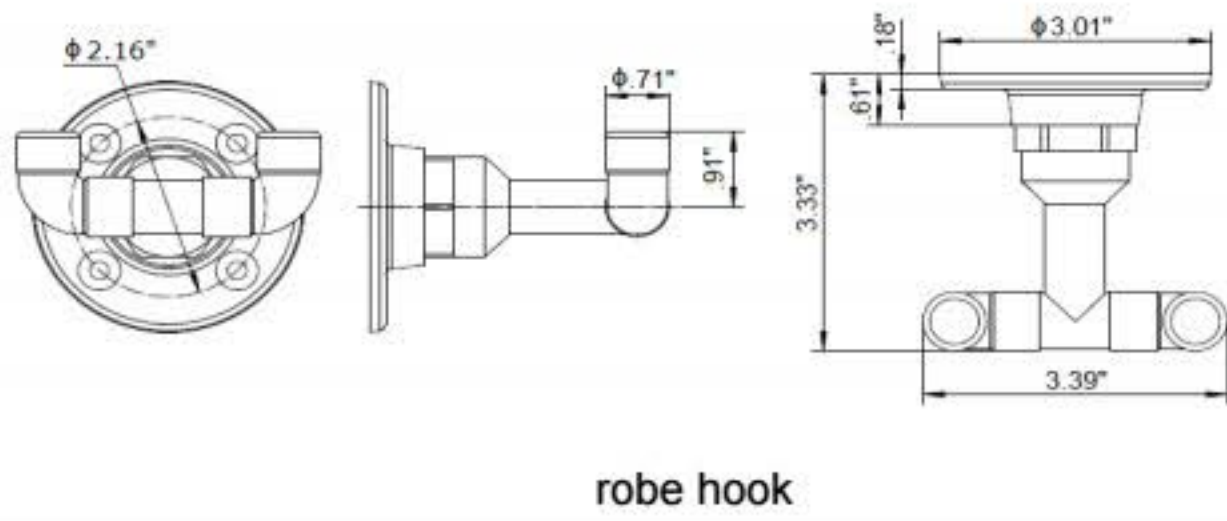

Industrial Bath Accessories Collection

Specifications

Material Content Zinc, aluminum tube
Installation hardware Included

Dimensions

Warranty & Compliances

Warranty 1 Year Limited Warranty

Order Codes & Finishes/Colors

	24" towel bar	towel ring
Satin Nickel	580613	580639
Satin Black	580654	580670
	toilet paper holder	robe hook
Satin Nickel	580621	580647
Satin Black	580662	580688

Type:
Job:
Order Code:
Approvals:

Design House reserves the right to make changes in materials, specifications & models at any time. Design House also reserves the right to discontinue product without notice or obligation.