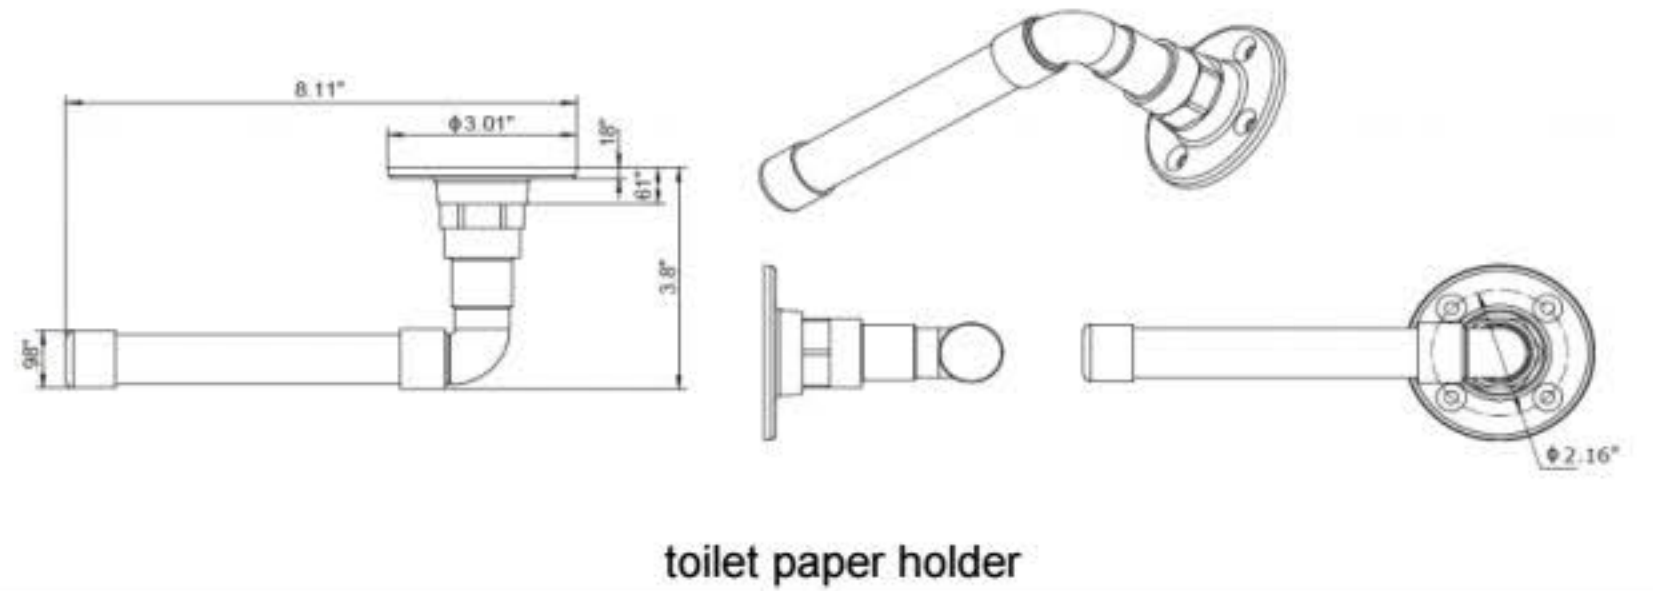

Industrial Bath Accessories Collection

Specifications

Material Content Zinc, aluminum tube
Installation hardware Included

Dimensions

Warranty & Compliances

Warranty 1 Year Limited Warranty

Order Codes & Finishes/Colors

	24" towel bar	towel ring
Satin Nickel	580613	580639
Satin Black	580654	580670
	toilet paper holder	robe hook
Satin Nickel	580621	580647
Satin Black	580662	580688

Type:
Job:
Order Code:
Approvals:

Design House reserves the right to make changes in materials, specifications & models at any time. Design House also reserves the right to discontinue product without notice or obligation.