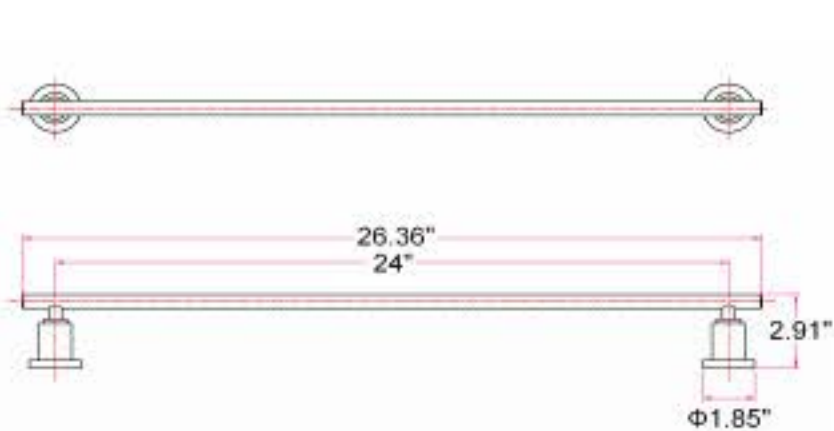

GENEVA Bath Accessories Collection

Specifications

Material Content brass base & zinc bar/steel ring/zinc roll
Installation hardware included

Dimensions

24" towel bar

24" double towel bar

robe hook

towel ring

tp holder

Warranty & Compliances

Warranty 1 Year Limited Warranty

Order Codes & Finishes/Colors

	24" towel bar	24" double towel bar	robe hook
Polished Chrome (US26)	560292	560318	560334
Satin Nickel (US15)	560300	560326	560342
	towel ring	tp holder	
Polished Chrome (US26)	560359	560375	
Satin Nickel (US15)	560367	560383	