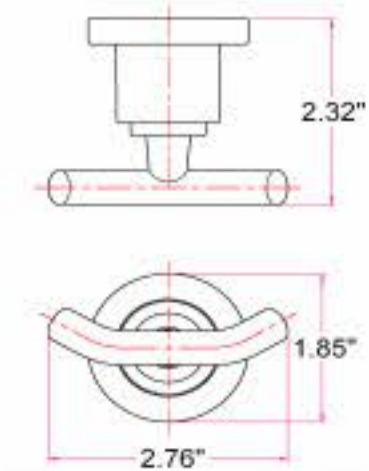

GENEVA Bath Accessories Collection

Specifications

Material Content brass base & zinc bar/steel ring/zinc roll
Installation hardware included

Dimensions

24" towel bar

24" double towel bar

robe hook

towel ring

tp holder

Warranty & Compliances

Warranty 1 Year Limited Warranty

Order Codes & Finishes/Colors

	24" towel bar	24" double towel bar	robe hook
Polished Chrome (US26)	560292	560318	560334
Satin Nickel (US15)	560300	560326	560342
	towel ring	tp holder	
Polished Chrome (US26)	560359	560375	
Satin Nickel (US15)	560367	560383	