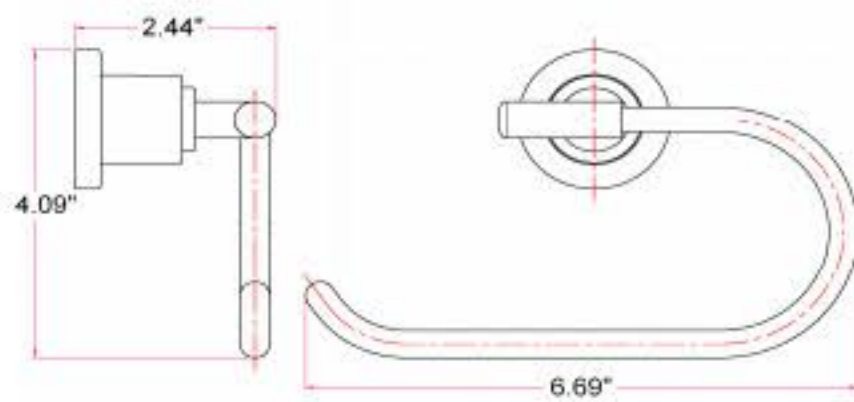

GENEVA Bath Accessories Collection

Specifications

Material Content brass base & zinc bar/steel ring/zinc roll
Installation hardware included

Dimensions

24" towel bar

24" double towel bar

robe hook

towel ring

tp holder

Warranty & Compliances

Warranty 1 Year Limited Warranty

Order Codes & Finishes/Colors

	24" towel bar	24" double towel bar	robe hook
Polished Chrome (US26)	560292	560318	560334
Satin Nickel (US15)	560300	560326	560342
	towel ring	tp holder	
Polished Chrome (US26)	560359	560375	
Satin Nickel (US15)	560367	560383	