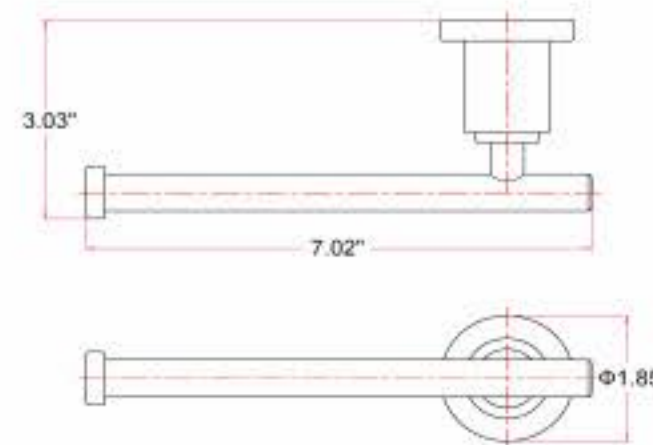

GENEVA Bath Accessories Collection

Specifications

Material Content brass base & zinc bar/steel ring/zinc roll
Installation hardware included

Dimensions

24" towel bar

24" double towel bar

robe hook

towel ring

tp holder

Warranty & Compliances

Warranty 1 Year Limited Warranty

Order Codes & Finishes/Colors

	24" towel bar	24" double towel bar	robe hook
Polished Chrome (US26)	560292	560318	560334
Satin Nickel (US15)	560300	560326	560342
	towel ring	tp holder	
Polished Chrome (US26)	560359	560375	
Satin Nickel (US15)	560367	560383	