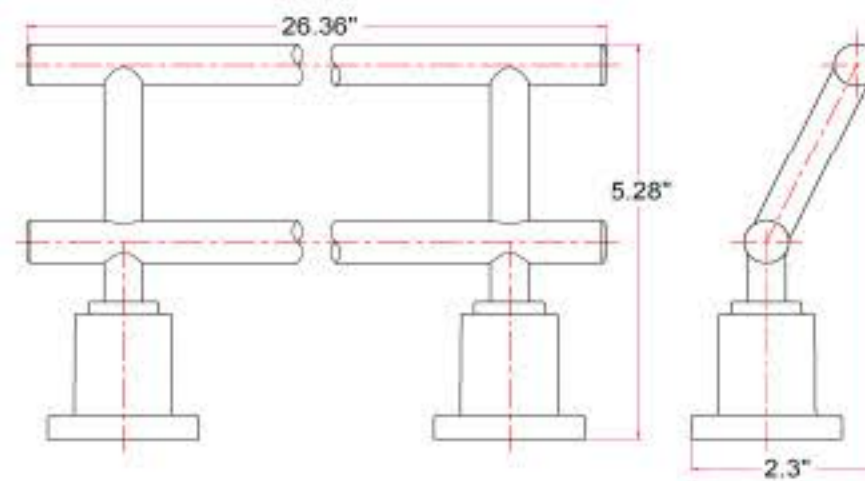

GENEVA Bath Accessories Collection

Specifications

Material Content brass base & zinc bar/steel ring/zinc roll
Installation hardware included

Dimensions

24" towel bar

24" double towel bar

robe hook

towel ring

tp holder

Warranty & Compliances

Warranty 1 Year Limited Warranty

Order Codes & Finishes/Colors

	24" towel bar	24" double towel bar	robe hook
Polished Chrome (US26)	560292	560318	560334
Satin Nickel (US15)	560300	560326	560342
	towel ring	tp holder	
Polished Chrome (US26)	560359	560375	
Satin Nickel (US15)	560367	560383	