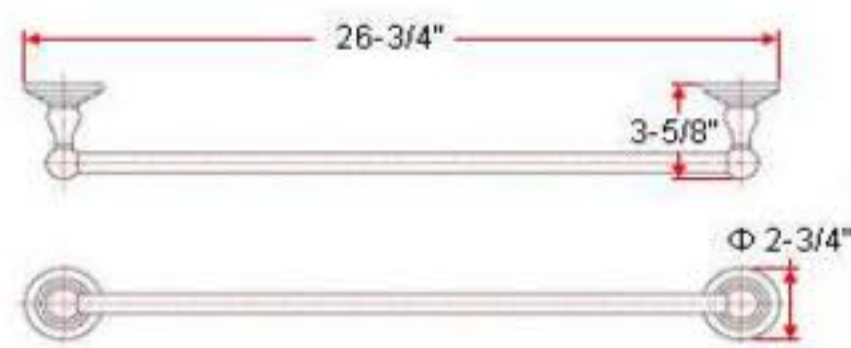

## Specifications

**Material Content** zinc base & brass bar/brass ring/ plastic roll/steel holder  
**Installation hardware** included

## Dimensions

towel bar

towel ring

robe hook

toilet paper holder

euro tp holder

## Order Codes & Finishes/Colors

	30" towel bar	24" towel bar	18" towel bar		
Satin Nickel (US15)	538348	538330	538322	TRU MATCH	<b>Type:</b> <b>Job:</b> <b>Order Code:</b> <b>Approvals:</b>
Oil Rubbed Bronze (US10B)	538413	538405	538397	TRU MATCH	
Polished Chrome (US26)	538272	538264	538256	TRU MATCH	
Antique Copper	537134	537126	537118		
	towel ring	robe hook	toilet paper holder	euro tp holder	
Satin Nickel (US15)	538355	538389	538363	538371	TRU MATCH
Oil Rubbed Bronze (US10B)	538421	538454	538439	538447	TRU MATCH
Polished Chrome (US26)	538280	538314	538298	538306	TRU MATCH
Antique Copper	537142	537175	537159	537167	