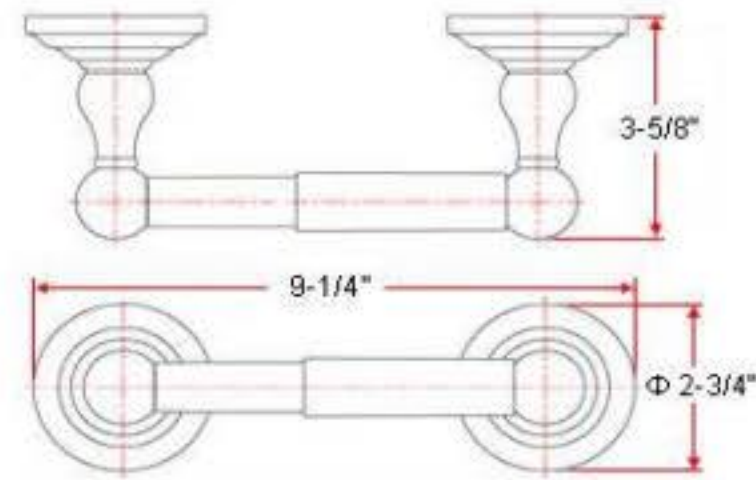

## Specifications

**Material Content** zinc base & brass bar/brass ring/ plastic roll/steel holder  
**Installation hardware** included

## Dimensions

towel bar

towel ring

robe hook

toilet paper holder

euro tp holder

## Order Codes & Finishes/Colors

	30" towel bar	24" towel bar	18" towel bar		
Satin Nickel (US15)	538348	538330	538322	TRU MATCH	<b>Type:</b> <b>Job:</b> <b>Order Code:</b> <b>Approvals:</b>
Oil Rubbed Bronze (US10B)	538413	538405	538397	TRU MATCH	
Polished Chrome (US26)	538272	538264	538256	TRU MATCH	
Antique Copper	537134	537126	537118		
	towel ring	robe hook	toilet paper holder	euro tp holder	
Satin Nickel (US15)	538355	538389	538363	538371	TRU MATCH
Oil Rubbed Bronze (US10B)	538421	538454	538439	538447	TRU MATCH
Polished Chrome (US26)	538280	538314	538298	538306	TRU MATCH
Antique Copper	537142	537175	537159	537167	