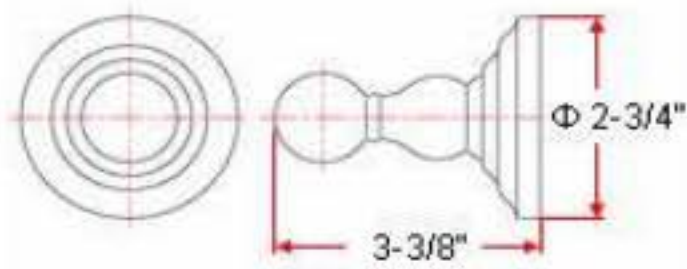

## Specifications

**Material Content** zinc base & brass bar/brass ring/ plastic roll/steel holder  
**Installation hardware** included

## Dimensions

towel bar

towel ring

robe hook

toilet paper holder

euro tp holder