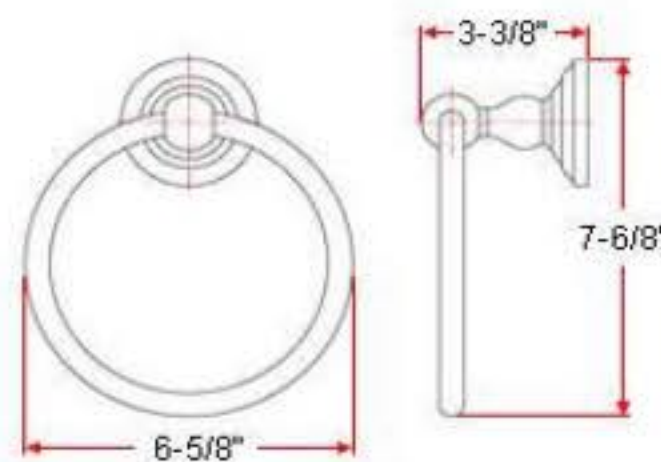

## Specifications

**Material Content** zinc base & brass bar/brass ring/ plastic roll/steel holder  
**Installation hardware** included

## Dimensions

towel bar

towel ring

robe hook

toilet paper holder

euro tp holder

## Order Codes & Finishes/Colors

	30" towel bar	24" towel bar	18" towel bar		
Satin Nickel (US15)	538348	538330	538322	TRU MATCH	<b>Type:</b> <b>Job:</b> <b>Order Code:</b> <b>Approvals:</b>
Oil Rubbed Bronze (US10B)	538413	538405	538397	TRU MATCH	
Polished Chrome (US26)	538272	538264	538256	TRU MATCH	
Antique Copper	537134	537126	537118		
	towel ring	robe hook	toilet paper holder	euro tp holder	
Satin Nickel (US15)	538355	538389	538363	538371	TRU MATCH
Oil Rubbed Bronze (US10B)	538421	538454	538439	538447	TRU MATCH
Polished Chrome (US26)	538280	538314	538298	538306	TRU MATCH
Antique Copper	537142	537175	537159	537167	