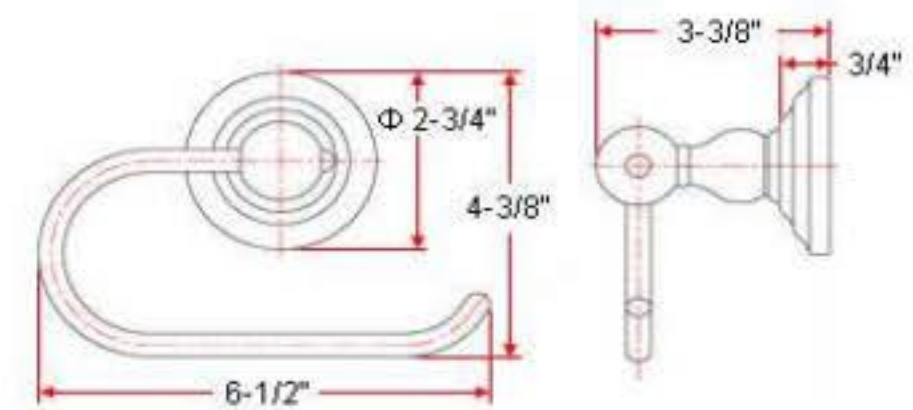

## Specifications

**Material Content** zinc base & brass bar/brass ring/ plastic roll/steel holder  
**Installation hardware** included

## Dimensions

towel bar

towel ring

robe hook

toilet paper holder

euro tp holder