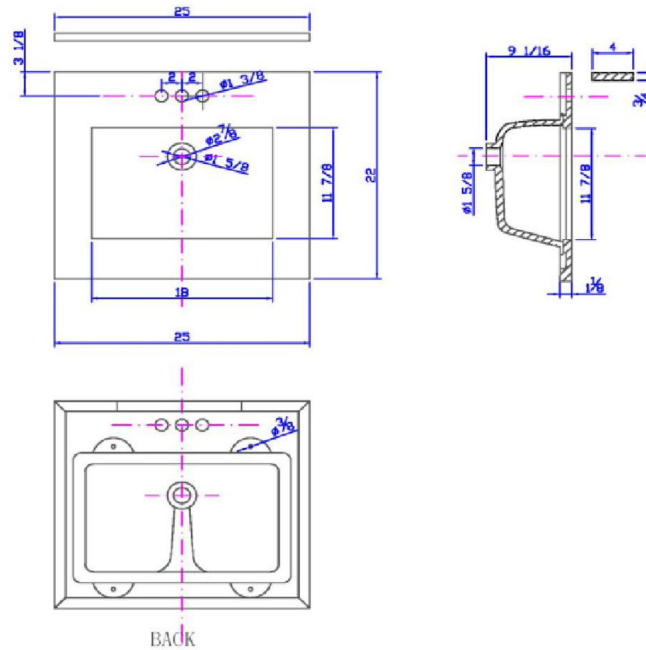

Quartz Single Bowl Vanity Top 25x22
Flint

SPECIFICATIONS

MATERIAL:	Quartz
TOOLS NEEDED FOR INSTALLATION:	100% silicone
ASSEMBLED DIMENSIONS:	13" H x 25" L x 22" D
ASSEMBLED WEIGHT:	53 lbs.
FAUCET TYPE:	Lav Centerset
NUMBER OF MOUNTING HOLES:	3
BOWL MATERIAL:	Ceramic
BACK SPLASH INCLUDED:	Yes
COLOR:	Flint
NUMBER OF BOWLS:	1
BOWL DIMENSIONS:	5.6" H x 11.88" W x 17.71" D
BOWL SHAPE:	Rectangle
SINK THICKNESS:	0.87"
MOUNTING TYPE:	Undermount
OVERFLOW HOLE:	Yes