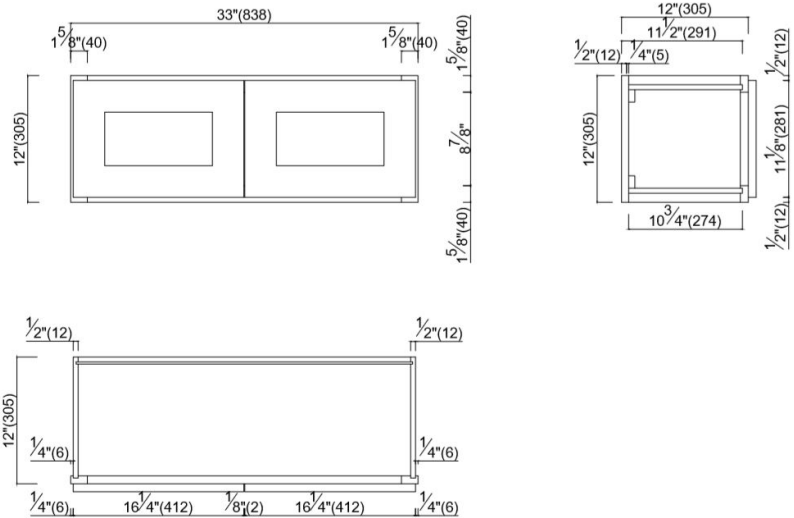

Brookings Fully Assembled Shaker Bridge Wall Kitchen Cabinet 33x12x12

White

SPECIFICATIONS

MATERIAL CONSTRUCTION:	Wood	NUMBER OF SHELVES:	0
WOOD SPECIES:	Maple	SHELF STYLE:	N/A
ASSEMBLED DIMENSIONS:	12" H x 33" L x 12" D	ADJUSTIBLE SHELVES:	N/A
ASSEMBLED WEIGHT:	18.85 lbs.	SHELF ADJUSTIBILITY INCREMENTS:	N/A
KITCHEN CABINET TYPE:	Bridge Wall	SHELF DIMENSIONS:	N/A" W x N/A" D
MOUNTING TYPE:	Wall Mount	SHELF THICKNESS:	N/A
CONSTRUCTION TYPE:	Face Frame	SHELF MATERIAL:	N/A
HINGE STYLE:	Soft Close	FACE FRAME MATERIAL:	HDF
DOOR STYLE:	2 Solid wood frame shaker	SIDES MATERIAL:	Plywood
NUMBER OF DRAWERS:	0	BOTTOM MATERIAL:	Plywood
DRAWER DIMENSIONS 1:	N/A	BACK PANEL MATERIAL:	Plywood
DRAWER DIMENSIONS 2:	N/A	BACK BRACE MATERIAL:	Wood
DRAWER DIMENSIONS 3:	N/A	TOE KICK INSET WIDTH:	N/A
DWR BOX MATERIAL:	N/A		
DWR CONSTRUCTION:	N/A		
DWR GLIDE:			
FAKE DWR QTY:	0		
FAKE DWR LOCATION:	N/A		