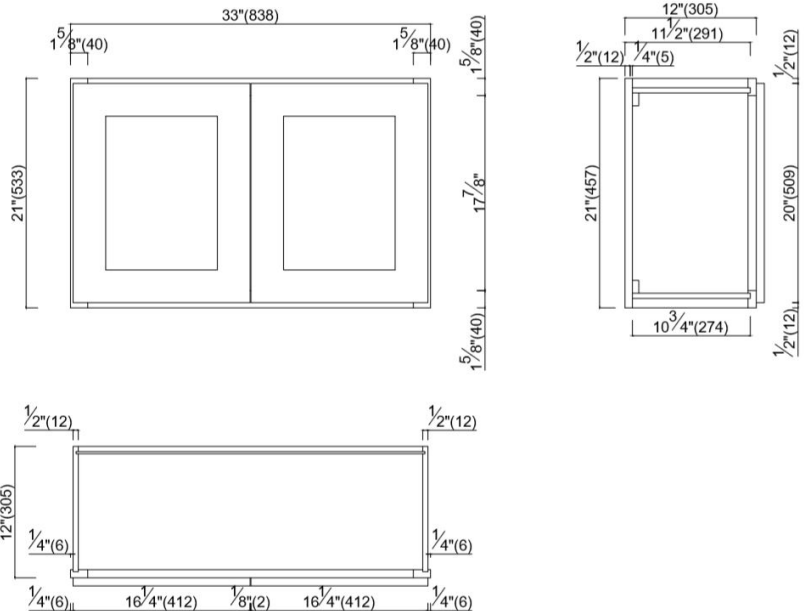

### Brookings Fully Assembled Shaker Bridge Wall Kitchen Cabinet 33x21x12

Espresso

## SPECIFICATIONS

<b>MATERIAL CONSTRUCTION:</b>	Wood	<b>NUMBER OF SHELVES:</b>	0
<b>WOOD SPECIES:</b>	Maple	<b>SHELF STYLE:</b>	N/A
<b>ASSEMBLED DIMENSIONS:</b>	21" H x 33" L x 12" D	<b>ADJUSTIBLE SHELVES:</b>	N/A
<b>ASSEMBLED WEIGHT:</b>	29.5 lbs.	<b>SHELF ADJUSTIBILITY INCREMENTS:</b>	N/A
<b>KITCHEN CABINET TYPE:</b>	Bridge Wall	<b>SHELF DIMENSIONS:</b>	N/A" W x N/A" D
<b>MOUNTING TYPE:</b>	Wall Mount	<b>SHELF THICKNESS:</b>	N/A
<b>CONSTRUCTION TYPE:</b>	Face Frame	<b>SHELF MATERIAL:</b>	N/A
<b>HINGE STYLE:</b>	Soft Close	<b>FACE FRAME MATERIAL:</b>	Maple
<b>DOOR STYLE:</b>	2 Solid wood frame shaker	<b>SIDES MATERIAL:</b>	Plywood
<b>NUMBER OF DRAWERS:</b>	0	<b>BOTTOM MATERIAL:</b>	Plywood
<b>DRAWER DIMENSIONS 1:</b>	N/A	<b>BACK PANEL MATERIAL:</b>	Plywood
<b>DRAWER DIMENSIONS 2:</b>	N/A	<b>BACK BRACE MATERIAL:</b>	Wood
<b>DRAWER DIMENSIONS 3:</b>	N/A	<b>TOE KICK INSET WIDTH:</b>	N/A
<b>DWR BOX MATERIAL:</b>	N/A		
<b>DWR CONSTRUCTION:</b>	N/A		
<b>DWR GLIDE:</b>			
<b>FAKE DWR QTY:</b>	0		
<b>FAKE DWR LOCATION:</b>	N/A		