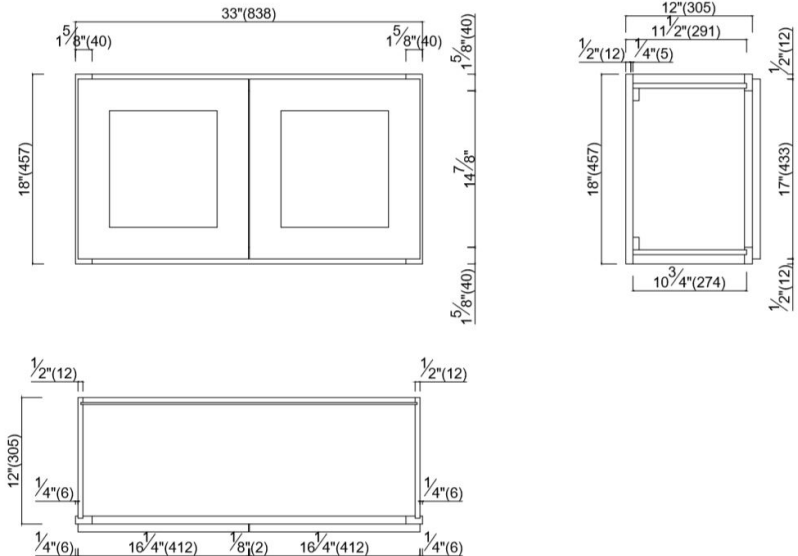

Brookings Fully Assembled Shaker Bridge Wall Kitchen Cabinet 33x18x12

Espresso

SPECIFICATIONS

MATERIAL CONSTRUCTION:	Wood	NUMBER OF SHELVES:	0
WOOD SPECIES:	Maple	SHELF STYLE:	N/A
ASSEMBLED DIMENSIONS:	18" H x 33" L x 12" D	ADJUSTIBLE SHELVES:	N/A
ASSEMBLED WEIGHT:	26.72 lbs.	SHELF ADJUSTIBILITY INCREMENTS:	N/A
KITCHEN CABINET TYPE:	Bridge Wall	SHELF DIMENSIONS:	N/A" W x N/A" D
MOUNTING TYPE:	Wall Mount	SHELF THICKNESS:	N/A
CONSTRUCTION TYPE:	Face Frame	SHELF MATERIAL:	N/A
HINGE STYLE:	Soft Close	FACE FRAME MATERIAL:	Maple
DOOR STYLE:	2 Solid wood frame shaker	SIDES MATERIAL:	Plywood
NUMBER OF DRAWERS:	0	BOTTOM MATERIAL:	Plywood
DRAWER DIMENSIONS 1:	N/A	BACK PANEL MATERIAL:	Plywood
DRAWER DIMENSIONS 2:	N/A	BACK BRACE MATERIAL:	Wood
DRAWER DIMENSIONS 3:	N/A	TOE KICK INSET WIDTH:	N/A
DWR BOX MATERIAL:	N/A		
DWR CONSTRUCTION:	N/A		
DWR GLIDE:			
FAKE DWR QTY:	0		
FAKE DWR LOCATION:	N/A		