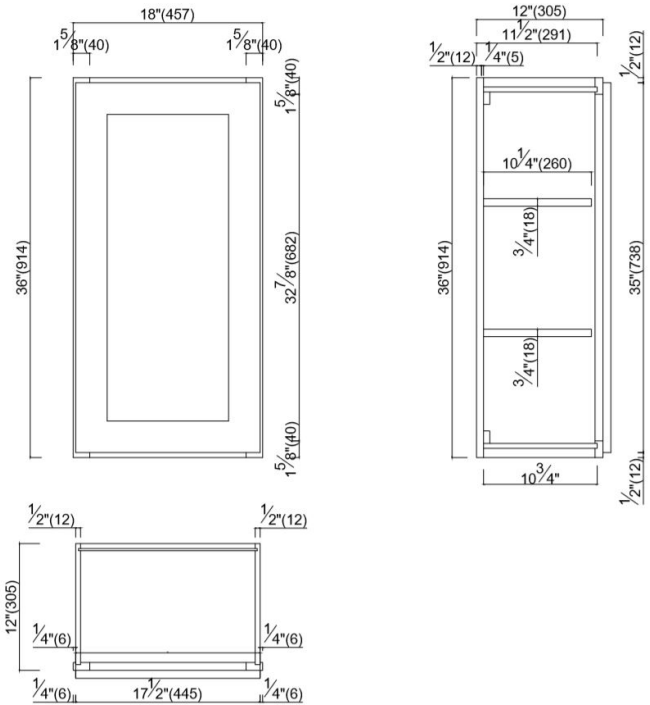

### Brookings Fully Assembled Shaker Wall Kitchen Cabinet 18x36x12

Espresso

## SPECIFICATIONS

<b>MATERIAL CONSTRUCTION:</b>	Wood	<b>NUMBER OF SHELVES:</b>	2
<b>WOOD SPECIES:</b>	Maple	<b>SHELF STYLE:</b>	Wood
<b>ASSEMBLED DIMENSIONS:</b>	36" H x 18" L x 12" D	<b>ADJUSTABLE SHELVES:</b>	Yes
<b>ASSEMBLED WEIGHT:</b>	35 lbs.	<b>SHELF ADJUSTABILITY INCREMENTS:</b>	2.5"
<b>KITCHEN CABINET TYPE:</b>	Wall	<b>SHELF DIMENSIONS:</b>	16.75"W x 10.25" D
<b>MOUNTING TYPE:</b>	Wall Mount	<b>SHELF THICKNESS:</b>	0.75"
<b>CONSTRUCTION TYPE:</b>	Face Frame	<b>SHELF MATERIAL:</b>	Plywood; Wood
<b>HINGE STYLE:</b>	Soft Close	<b>FACE FRAME MATERIAL:</b>	Maple
<b>DOOR STYLE:</b>	1 Solid wood frame shaker	<b>SIDES MATERIAL:</b>	Plywood
<b>NUMBER OF DRAWERS:</b>	0	<b>BOTTOM MATERIAL:</b>	Plywood
<b>DRAWER DIMENSIONS 1:</b>	N/A	<b>BACK PANEL MATERIAL:</b>	Plywood
<b>DRAWER DIMENSIONS 2:</b>	N/A	<b>BACK BRACE MATERIAL:</b>	Wood
<b>DRAWER DIMENSIONS 3:</b>	N/A	<b>TOE KICK INSET WIDTH:</b>	N/A
<b>DWR BOX MATERIAL:</b>	N/A		
<b>DWR CONSTRUCTION:</b>	N/A		
<b>DWR GLIDE:</b>			
<b>FAKE DWR QTY:</b>	0		
<b>FAKE DWR LOCATION:</b>	N/A		