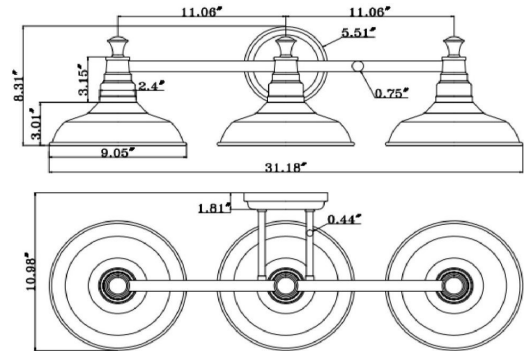

## SPECIFICATIONS

MOUNTING:	Wall Mount	LED BRIGHTNESS (LUMENS):	N/A
SLOPED CEILING ADAPTABLE:	No	LED COLOR CORRELATED TEMPERATURE (CCT):	N/A
LAMP TYPE 1:	3 lamps 60W Incandescent	LED COLOR RENDERING INDEX (CRI):	N/A
BULB INCLUDED:	No	LED EFFICACY:	N/A
WATTS PER BULB:	N/A	LED AVERAGE RATED LIFE:	N/A
TOTAL WATTAGE:	60W	ENERGY EFFICIENT:	No
DIMMABLE:	Yes	LIGHTING AMPS:	N/A
MATERIAL CONSTRUCTION:	Steel	VOLTAGE:	120V
ASSEMBLED DIMENSIONS:	10.98" H x 31.18" L x 9.05" D		
WEIGHT:	4.40 lbs.		
BACKPLATE DIMENSIONS:	5.51" H x 5.51" W		
CANOPY/PLATE DIMENSIONS:	N/A		
GLASS/SHADE DIMENSIONS:	3" H x 9" L x 9" D		
GLASS/SHADE MATERIAL:	Steel		
GLASS/SHADE TYPE:	Metal		
GLASS/SHADE COLOR:	White		