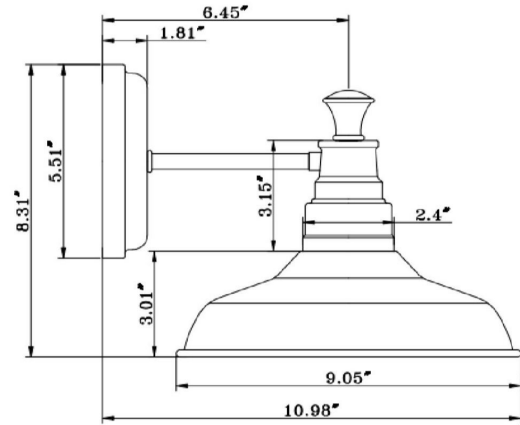

Kimball I-Light Wall Light White

SPECIFICATIONS

MOUNTING:	Wall Mount	LED BRIGHTNESS (LUMENS):	N/A
SLOPED CEILING ADAPTABLE:	No	LED COLOR CORRELATED TEMPERATURE (CCT):	N/A
LAMP TYPE 1:	1 lamp 60W Incandescent A19	LED COLOR RENDERING INDEX (CRI):	N/A
BULB INCLUDED:	No	LED EFFICACY:	N/A
WATTS PER BULB:	N/A	LED AVERAGE RATED LIFE:	N/A
TOTAL WATTAGE:	60W	ENERGY EFFICIENT:	No
DIMMABLE:	Yes	LIGHTING AMPS:	N/A
MATERIAL CONSTRUCTION:	Steel	VOLTAGE:	124V
ASSEMBLED DIMENSIONS:	8.31" H x 10.98" L x 6.45" D		
WEIGHT:	1.54 lbs.		
BACKPLATE DIMENSIONS:	5.51" H x 5.51" W		
CANOPY/PLATE DIMENSIONS:	N/A		
GLASS/SHADE DIMENSIONS:	3" H x 9" L x 9" D		
GLASS/SHADE MATERIAL:	Steel		
GLASS/SHADE TYPE:	Metal		
GLASS/SHADE COLOR:	White		