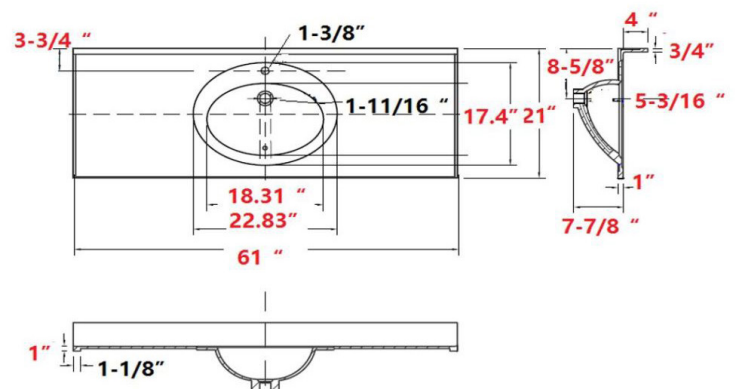

61" Cultured Marble Vanity Top
Solid White

SPECIFICATIONS

MATERIAL:	Cultured Marble
TOOLS NEEDED FOR INSTALLATION:	100% Silicone
ASSEMBLED DIMENSIONS:	11.09 in H x 61 in W x 22 in D
ASSEMBLED WEIGHT:	95.68 lbs
NUMBER OF MOUNTING HOLES:	1
BOWL MATERIAL:	Cultured Marble
BACK SPLASH INCLUDED:	Yes
NUMBER OF BOWLS:	1
BOWL DIMENSIONS:	5.63 in H x 12.4 in W x 18.7 in D
BOWL SHAPE:	Oval
SINK THICKNESS:	0.98in
MOUNTING TYPE:	Integrated
OVERFLOW HOLE:	Yes
VANITY TOP COLOR:	Solid White
FAUCET TYPE:	Single Hole