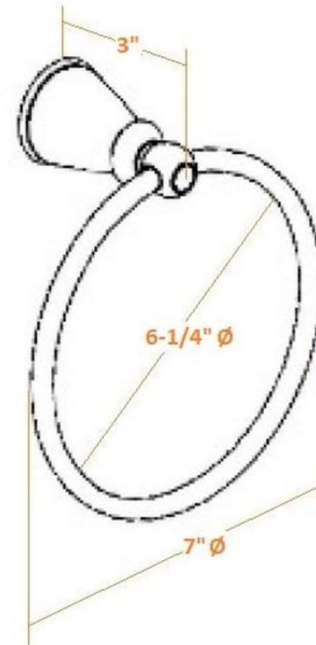

Kassel Towel Ring
Satin Nickel

SPECIFICATIONS

MATERIAL CONSTRUCTION:	Zinc
PVD FINISH:	No
ASSEMBLY REQUIRED:	Yes
TOOLS NEEDED FOR INSTALLATION:	Screwdriver
ASSEMBLED DIMENSIONS:	3.03" H x 6.97" L x 7.68" D
ASSEMBLED WEIGHT:	0.33 lbs.
MIN. LENGTH:	N/A
MAX LENGTH:	N/A
SCREWS INCLUDED:	Yes
DRYWALL ANCHORS INCLUDED:	Yes
CENTER TO CENTER:	N/A