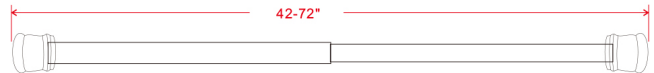

ble Shower Rod 43"-72"  
Polished Chrome

**SPECIFICATIONS**

MATERIAL CONSTRUCTION:	Steel
PVD FINISH:	No
ASSEMBLY REQUIRED:	No
TOOLS NEEDED FOR INSTALLATION:	Phillips Screwdriver
ASSEMBLED DIMENSIONS:	1" H x 72" L x 1" D
ASSEMBLED WEIGHT:	1.5 lbs.
MIN. LENGTH:	43"
MAX LENGTH:	72"
SCREWS INCLUDED:	No
DRYWALL ANCHORS INCLUDED:	No
CENTER TO CENTER:	N/A