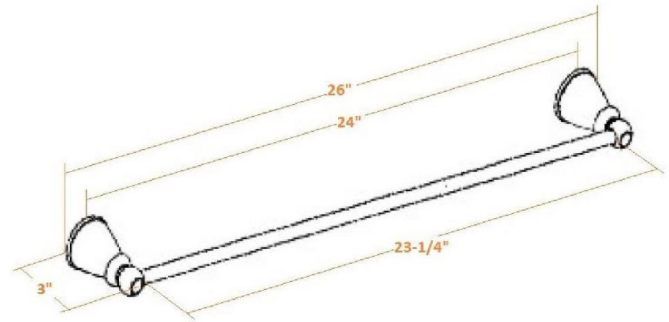

Kassel Towel Bar 24"
Polished Chrome

SPECIFICATIONS

MATERIAL CONSTRUCTION:	Zinc
PVD FINISH:	No
ASSEMBLY REQUIRED:	Yes
TOOLS NEEDED FOR INSTALLATION:	Screwdriver
ASSEMBLED DIMENSIONS:	3.03" H x 25.98" L x 1.97" D
ASSEMBLED WEIGHT:	0.98 lbs.
MIN. LENGTH:	N/A
MAX LENGTH:	N/A
SCREWS INCLUDED:	Yes
DRYWALL ANCHORS INCLUDED:	Yes
CENTER TO CENTER:	N/A