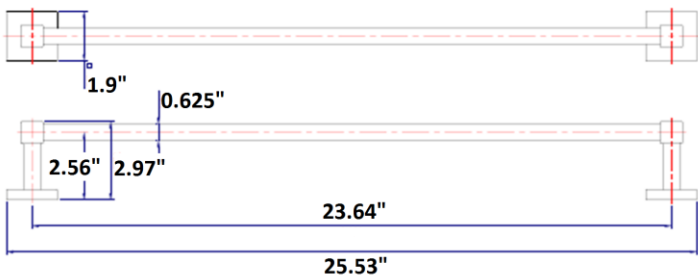

KARSEN Bath Accessories Collection

Specifications

Material Content zinc base & aluminum ring
Installation hardware included

Dimensions

24" towel bar

tp holder

towel ring

robe hook

Warranty & Compliances

Warranty 1 Year Limited Warranty

Order Codes & Finishes/Colors

	24" towel bar	robe hook	
Polished Chrome (US26)	581470	581504	TRU MATCH
Satin Nickel (US15)	581439	581462	TRU MATCH
Oil Rubbed Bronze (US10B)	581397	581421	TRU MATCH
	towel ring	tp holder	
Polished Chrome (US26)	581488	581496	TRU MATCH
Satin Nickel (US15)	581447	581454	TRU MATCH
Oil Rubbed Bronze (US10B)	581405	581413	TRU MATCH