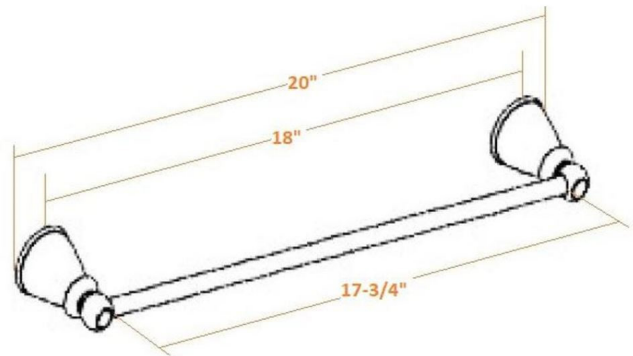

Kassel Towel Bar 18"  
Polished Chrome

### SPECIFICATIONS

MATERIAL CONSTRUCTION:	Zinc
PVD FINISH:	No
ASSEMBLY REQUIRED:	Yes
TOOLS NEEDED FOR INSTALLATION:	Screwdriver
ASSEMBLED DIMENSIONS:	3.03" H x 19.69" L x 1.97" D
ASSEMBLED WEIGHT:	0.51 lbs.
MIN. LENGTH:	N/A
MAX LENGTH:	N/A
SCREWS INCLUDED:	Yes
DRYWALL ANCHORS INCLUDED:	Yes
CENTER TO CENTER:	N/A