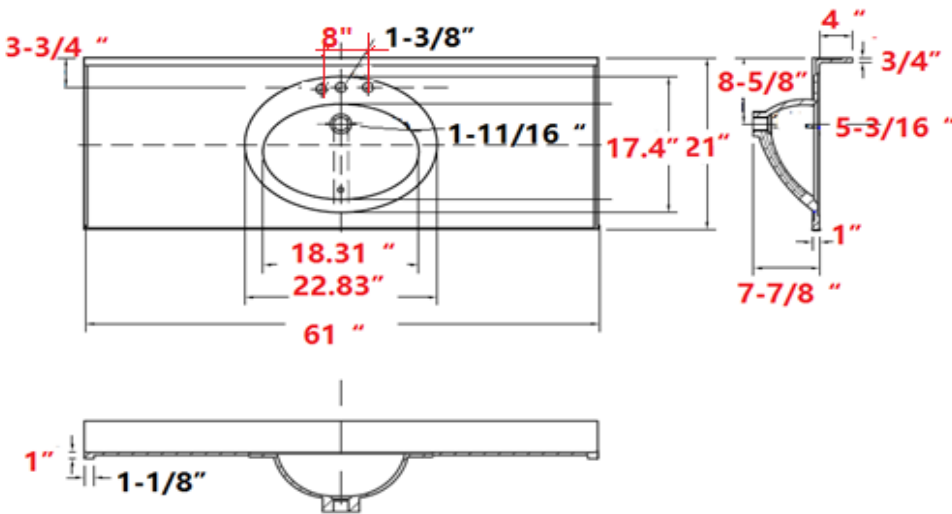

61" x 22" Oval Vanity Top-8" Wide Spread

Specifications

Material Content:	Cultured Marble (Stone filler, Resin and Gel coat)
Back splash:	Integrated, 4" high, 3/4" thick
Faucet Holes:	3x D1-3/8" hole
Overflow Hole	with, D 9/16"
Drain Hole	with, D 1 -11/16"
Water Depth	3- 7/8"
Color:	Solid White / White on White

Dimensions

	Tolerance	
	+	-
Length	1/16"	1/4"
Width	1/16"	1/4"
Thickness	1/16"	1/16"

Warranty & Compliances

Warranty	5 Year Limited Warranty
Uniform Plumbing Code	Compliant
National Plumbing code of Canada	Compliant
International Plumbing code	Compliant
CSA B45.5-11/APMO Z124-2011	Compliant

Order Codes & Finishes/Colors

	View Box	Sleeve Pack
Solid White		554865
White on white		554709

Type:

Job:

Order Code:

Approvals: