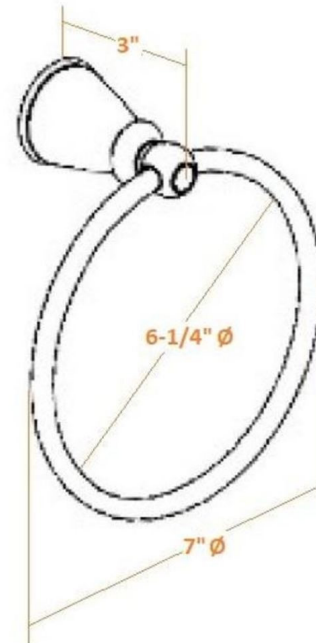

Kassel Towel Ring  
Polished Chrome

**SPECIFICATIONS**

MATERIAL CONSTRUCTION:	Zinc
PVD FINISH:	No
ASSEMBLY REQUIRED:	Yes
TOOLS NEEDED FOR INSTALLATION:	Screwdriver
ASSEMBLED DIMENSIONS:	3.03" H x 6.97" L x 7.68" D
ASSEMBLED WEIGHT:	0.665 lbs.
MIN. LENGTH:	N/A
MAX LENGTH:	N/A
SCREWS INCLUDED:	Yes
DRYWALL ANCHORS INCLUDED:	Yes
CENTER TO CENTER:	N/A