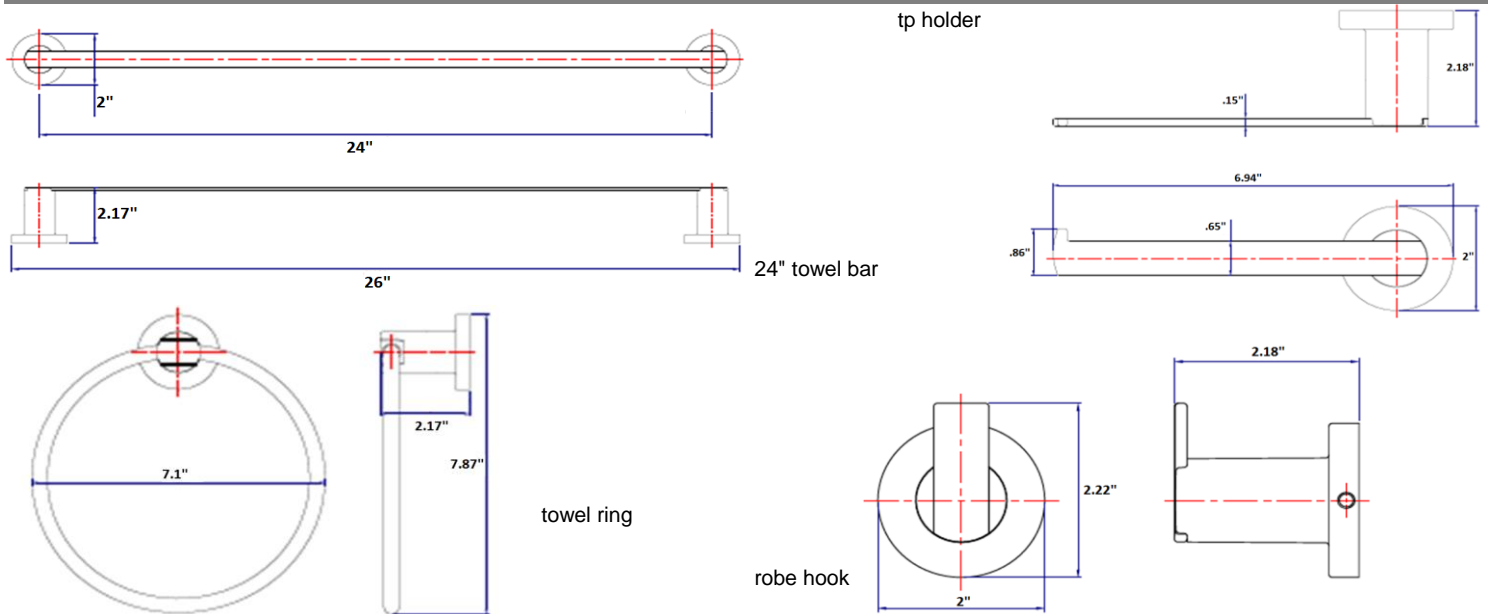

EASTPORT Bath Accessories Collection

Specifications

Material Content zinc base & steel bar/aluminum ring
Installation hardware included

Dimensions

Warranty & Compliances

Warranty 1 Year Limited Warranty

Order Codes & Finishes/Colors

	24" towel bar	robe hook	
Polished Chrome (US26)	581553	581587	TRU MATCH
Satin Nickel (US15)	581595	581629	TRU MATCH
	towel ring	tp holder	
Polished Chrome (US26)	581561	581579	TRU MATCH
Satin Nickel (US15)	581603	581611	TRU MATCH