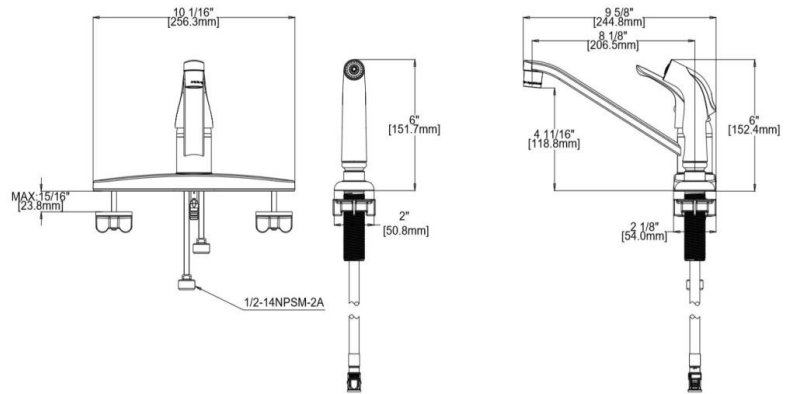

Middleton Single Handle Kitchen Faucet with Side spray Satin Nickel

SPECIFICATIONS

MATERIAL:	Hybrid	FLOW RATE:	1.8 GPM
HANDLE MATERIAL:	Zinc	LOW FLOW:	Yes
SPOUT MATERIAL:	Brass	HANDLES - CONFIGURATION:	Single Handle
CARTRIDGE MATERIAL:	Washerless	HANDLE REACH:	2.91"
WATERWAY MATERIAL:	Hybrid	SPRAYER INCLUDED:	Yes
SPRAYER MATERIAL:	N/A	SPRAYER HOSE LENGTH:	N/A
DRAIN MATERIAL:	N/A	SPRAYER TYPE:	N/A
FAUCET TYPE:	Kitchen Single Handle	SOAP DISPENSER INCLUDED:	No
MOUNTING TYPE:	Deck Mount	QUICK ATTACH INCLUDED:	Yes
MOUNTING HOLES:	3	DIMENSIONS WITH DECK PLATE:	10" L x 10.1" W x 6.2" D
MAX DECK THICKNESS:	0.93"	WEIGHT WITH DECK PLATE:	2.58 lbs.
DECK PLATE - INCLUDED:	N/A	DIMENSIONS W/O DECK PLATE:	10" L x 10.1" W x 6.2" D
SPOUT REACH:	8.12"	WEIGHT W/O DECK PLATE:	2.58 lbs.
SPOUT HEIGHT:	4.72"	PVD FINISH:	Yes