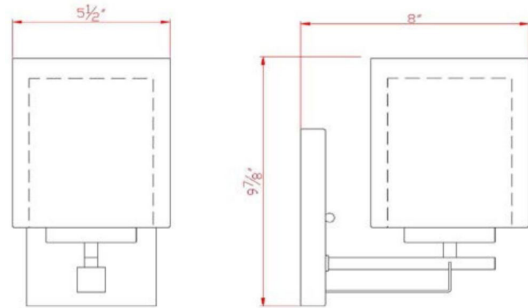

Impala I-Light Wall Light  
Rustic Bronze

**SPECIFICATIONS**

<b>MOUNTING:</b>	Wall Mount	<b>LED BRIGHTNESS (LUMENS):</b>	N/A
<b>SLOPED CEILING ADAPTABLE:</b>	No	<b>LED COLOR CORRELATED TEMPERATURE (CCT):</b>	N/A
<b>LAMP TYPE 1:</b>	1 lamp 60W Incandescent A19	<b>LED COLOR RENDERING INDEX (CRI):</b>	N/A
<b>BULB INCLUDED:</b>	No	<b>LED EFFICACY:</b>	N/A
<b>WATTS PER BULB:</b>	60W	<b>LED AVERAGE RATED LIFE:</b>	N/A
<b>TOTAL WATTAGE:</b>	60W	<b>ENERGY EFFICIENT:</b>	No
<b>DIMMABLE:</b>	Yes	<b>LIGHTING AMPS:</b>	N/A
<b>MATERIAL CONSTRUCTION:</b>	Steel	<b>VOLTAGE:</b>	120V
<b>ASSEMBLED DIMENSIONS:</b>	9.88" H x 5.5" L x 8" D		
<b>WEIGHT:</b>	2.70 lbs.		
<b>BACKPLATE DIMENSIONS:</b>	7" H x 4.75" W		
<b>CANOPY/PLATE DIMENSIONS:</b>	N/A		
<b>GLASS/SHADE DIMENSIONS:</b>	6.5" H x 5.5" L x 5.5" D		
<b>GLASS/SHADE MATERIAL:</b>	Glass		
<b>GLASS/SHADE TYPE:</b>	Frosted		
<b>GLASS/SHADE COLOR:</b>	Clear		