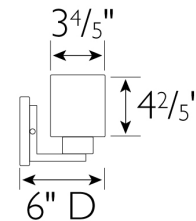

Dove Creek 3-Light Vanity Light Satin Nickel

SPECIFICATIONS

MOUNTING:	Wall Mount	LED BRIGHTNESS (LUMENS):	N/A
SLOPED CEILING ADAPTABLE:	No	LED COLOR CORRELATED TEMPERATURE (CCT):	N/A
LAMP TYPE 1:	Maximum 60W Medium Base Bulb	LED COLOR RENDERING INDEX (CRI):	N/A
BULB INCLUDED:	No	LED EFFICACY:	N/A
WATTS PER BULB:	60W	LED AVERAGE RATED LIFE:	N/A
TOTAL WATTAGE:	180W	ENERGY EFFICIENT:	No
DIMMABLE:	Yes	LIGHTING AMPS:	N/A
MATERIAL CONSTRUCTION:	Steel	VOLTAGE:	120V
ASSEMBLED DIMENSIONS:	6.5" H x 24" L x 6" D		
WEIGHT:	6.50 lbs.		
BACKPLATE DIMENSIONS:	4.92" H x 24" W		
CANOPY/PLATE DIMENSIONS:	N/A		
GLASS/SHADE DIMENSIONS:	4.4" H x 5.4" L x 3.8" D		
GLASS/SHADE MATERIAL:	Glass		
GLASS/SHADE TYPE:	Frosted		
GLASS/SHADE COLOR:	White		