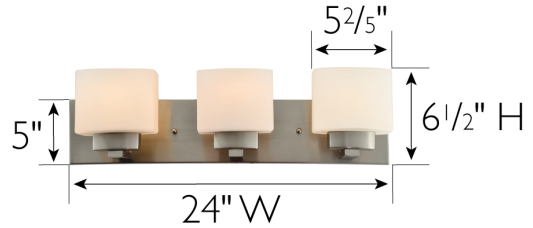

Dove Creek 3-Light Vanity Light Satin Nickel

SPECIFICATIONS

MOUNTING:	Wall Mount	LED BRIGHTNESS (LUMENS):	N/A
SLOPED CEILING ADAPTABLE:	No	LED COLOR CORRELATED TEMPERATURE (CCT):	N/A
LAMP TYPE 1:	Maximum 60W Medium Base Bulb	LED COLOR RENDERING INDEX (CRI):	N/A
BULB INCLUDED:	No	LED EFFICACY:	N/A
WATTS PER BULB:	60W	LED AVERAGE RATED LIFE:	N/A
TOTAL WATTAGE:	180W	ENERGY EFFICIENT:	No
DIMMABLE:	Yes	LIGHTING AMPS:	N/A
MATERIAL CONSTRUCTION:	Steel	VOLTAGE:	120V
ASSEMBLED DIMENSIONS:	6.5" H x 24" L x 6" D		
WEIGHT:	6.50 lbs.		
BACKPLATE DIMENSIONS:	4.92" H x 24" W		
CANOPY/PLATE DIMENSIONS:	N/A		
GLASS/SHADE DIMENSIONS:	4.4" H x 5.4" L x 3.8" D		
GLASS/SHADE MATERIAL:	Glass		
GLASS/SHADE TYPE:	Frosted		
GLASS/SHADE COLOR:	White		