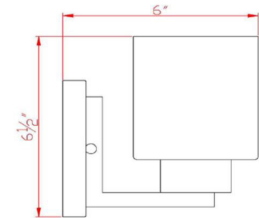

Dove Creek I-Light Wall Light
Satin Nickel

SPECIFICATIONS

MOUNTING:	Wall Mount	LED BRIGHTNESS (LUMENS):	N/A
SLOPED CEILING ADAPTABLE:	No	LED COLOR CORRELATED TEMPERATURE (CCT):	N/A
LAMP TYPE 1:	1 lamp 60W Incandescent A19	LED COLOR RENDERING INDEX (CRI):	N/A
BULB INCLUDED:	No	LED EFFICACY:	N/A
WATTS PER BULB:	60W	LED AVERAGE RATED LIFE:	N/A
TOTAL WATTAGE:	60W	ENERGY EFFICIENT:	No
DIMMABLE:	Yes	LIGHTING AMPS:	N/A
MATERIAL CONSTRUCTION:	Steel	VOLTAGE:	120V
ASSEMBLED DIMENSIONS:	6.5" H x 5.38" L x 6" D		
WEIGHT:	1.80 lbs.		
BACKPLATE DIMENSIONS:	4.92" H x 5.375" W		
CANOPY/PLATE DIMENSIONS:	N/A		
GLASS/SHADE DIMENSIONS:	4.4" H x 5.4" L x 3.8" D		
GLASS/SHADE MATERIAL:	Glass		
GLASS/SHADE TYPE:	Frosted		
GLASS/SHADE COLOR:	White		