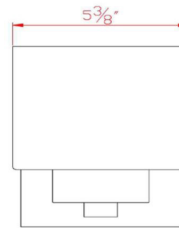

Dove Creek I-Light Wall Light
Satin Nickel

SPECIFICATIONS

MOUNTING:	Wall Mount	LED BRIGHTNESS (LUMENS):	N/A
SLOPED CEILING ADAPTABLE:	No	LED COLOR CORRELATED TEMPERATURE (CCT):	N/A
LAMP TYPE 1:	1 lamp 60W Incandescent A19	LED COLOR RENDERING INDEX (CRI):	N/A
BULB INCLUDED:	No	LED EFFICACY:	N/A
WATTS PER BULB:	60W	LED AVERAGE RATED LIFE:	N/A
TOTAL WATTAGE:	60W	ENERGY EFFICIENT:	No
DIMMABLE:	Yes	LIGHTING AMPS:	N/A
MATERIAL CONSTRUCTION:	Steel	VOLTAGE:	120V
ASSEMBLED DIMENSIONS:	6.5" H x 5.38" L x 6" D		
WEIGHT:	1.80 lbs.		
BACKPLATE DIMENSIONS:	4.92" H x 5.375" W		
CANOPY/PLATE DIMENSIONS:	N/A		
GLASS/SHADE DIMENSIONS:	4.4" H x 5.4" L x 3.8" D		
GLASS/SHADE MATERIAL:	Glass		
GLASS/SHADE TYPE:	Frosted		
GLASS/SHADE COLOR:	White		