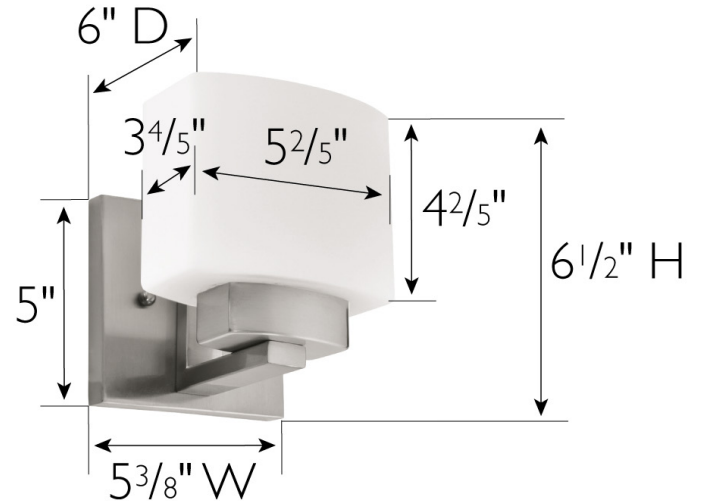

Dove Creek I-Light Wall Light
Satin Nickel

SPECIFICATIONS

MOUNTING:	Wall Mount	LED BRIGHTNESS (LUMENS):	N/A
SLOPED CEILING ADAPTABLE:	No	LED COLOR CORRELATED TEMPERATURE (CCT):	N/A
LAMP TYPE 1:	Maximum 60W Medium Base Bulb	LED COLOR RENDERING INDEX (CRI):	N/A
BULB INCLUDED:	No	LED EFFICACY:	N/A
WATTS PER BULB:	60W	LED AVERAGE RATED LIFE:	N/A
TOTAL WATTAGE:	60W	ENERGY EFFICIENT:	No
DIMMABLE:	Yes	LIGHTING AMPS:	N/A
MATERIAL CONSTRUCTION:	Steel	VOLTAGE:	120V
ASSEMBLED DIMENSIONS:	6.5" H x 5.38" L x 6" D		
WEIGHT:	1.80 lbs.		
BACKPLATE DIMENSIONS:	4.92" H x 5.375" W		
CANOPY/PLATE DIMENSIONS:	N/A		
GLASS/SHADE DIMENSIONS:	4.4" H x 5.4" L x 3.8" D		
GLASS/SHADE MATERIAL:	Glass		
GLASS/SHADE TYPE:	Frosted		
GLASS/SHADE COLOR:	White		