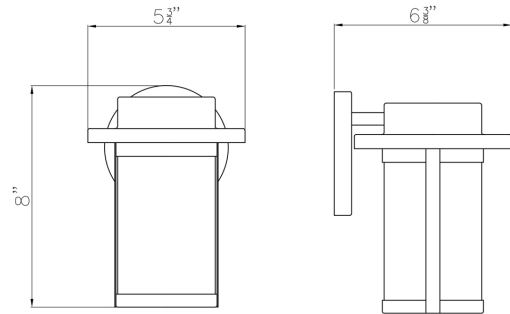

### SPECIFICATIONS

<b>MOUNTING:</b>	Wall Mount	<b>LED BRIGHTNESS (LUMENS):</b>	410
<b>SLOPED CEILING ADAPTABLE:</b>	N/A	<b>LED COLOR CORRELATED TEMPERATURE (CCT):</b>	3000K
<b>LAMP TYPE 1:</b>	1 lamp 8W LED	<b>LED COLOR RENDERING INDEX (CRI):</b>	83
<b>BULB INCLUDED:</b>	No	<b>LED EFFICACY:</b>	51.25
<b>WATTS PER BULB:</b>	8W	<b>LED AVERAGE RATED LIFE:</b>	50,000 hours
<b>TOTAL WATTAGE:</b>	8W	<b>ENERGY EFFICIENT:</b>	Yes
<b>DIMMABLE:</b>	No	<b>LIGHTING AMPS:</b>	0.5
<b>MATERIAL CONSTRUCTION:</b>	Steel	<b>VOLTAGE:</b>	120V
<b>ASSEMBLED DIMENSIONS:</b>	5.75" L x 6" H x 3.38" D		
<b>WEIGHT:</b>	1.56 lbs.		
<b>BACKPLATE DIMENSIONS:</b>	4.5" H x 4.5" W		
<b>CANOPY CEILING DIMENSIONS:</b>	N/A		
<b>GLASS/SHADE DIMENSIONS:</b>	6.25"H x 3.5" D		
<b>GLASS/SHADE MATERIAL:</b>	Glass		
<b>GLASS/SHADE TYPE:</b>	Frosted		
<b>GLASS/SHADE COLOR:</b>	N/A		