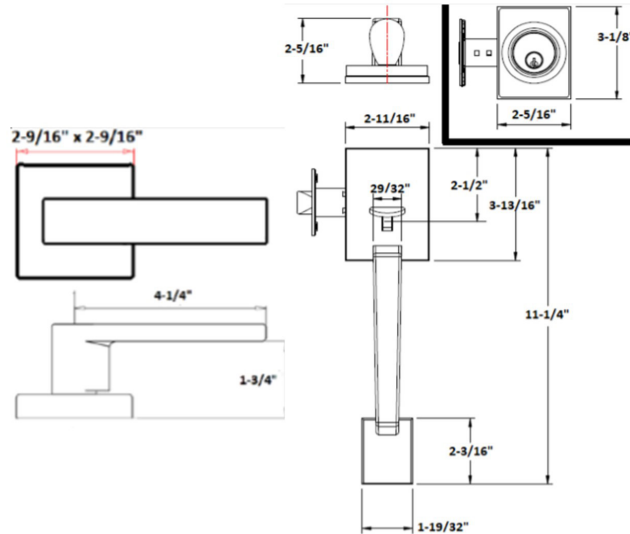

Moderno 2-Way Adjustable Karsen Handset Satin Nickel

SPECIFICATIONS

MATERIAL CONSTRUCTION:	Zinc	KEYWAY:	KW
LOCK FUNCTION:	Entry Handleset	REMOVABLE CORE:	No
DEADBOLT FUNCTION:	N/A	LATCH FACEPLATE I:	Round Corner
EXTERIOR MAX PROJECTION:	0"	LATCH BACKSET:	Adj; 2-3/8" - 2-3/4"
INTERIOR MAX PROJECTION:	0"	LATCH TYPE:	2 Way (fixed faceplate)
KOB VS. LEVER:	Lever	LATCHBOLT THROW DISTANCE:	0.5"
KNOB DIMENSIONS:	N/A	# PINS IN CYLINDER:	5
LEVER LENGTH:	4.25"	ANTI-BUMP PIN INSTALLED:	Yes
ROSE DIMENSIONS:	2.56" H x 2.56" W x 2.56" D	# KEYS INCLUDED:	2
ROSETTE / ESCUTCHEON SHAPE:	Square	SPINDLE TYPE:	Square
CROSS BORE:	2.13"	MOUNTING HARDWARE INCLUDED:	Yes
EDGE BORE:	1"	TOOLS NEEDED FOR INSTALLATION:	Phillips Screwdriver
HANDING:	Reversible	ASSEMBLED WEIGHT:	N/A
REKEYABLE?:	Yes		