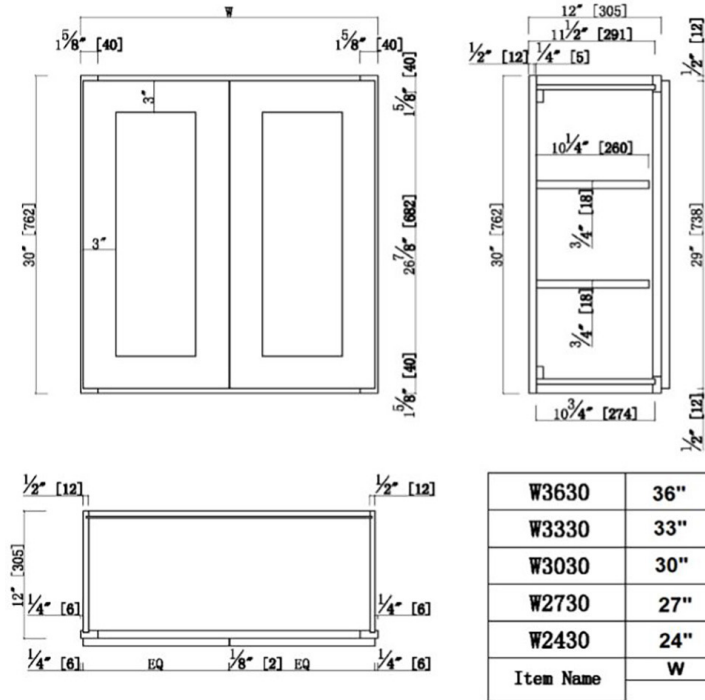

### Brookings Fully Assembled Shaker Tall Wall Kitchen Cabinet 30x30x12 White

## SPECIFICATIONS

<b>MATERIAL CONSTRUCTION:</b>	Wood
<b>WOOD SPECIES:</b>	Maple
<b>ASSEMBLED DIMENSIONS:</b>	30" H x 30" L x 12" D
<b>ASSEMBLED WEIGHT:</b>	58 lbs.
<b>KITCHEN CABINET TYPE:</b>	Wall
<b>MOUNTING TYPE:</b>	Wall Mount
<b>CONSTRUCTION TYPE:</b>	Face Frame
<b>HINGE STYLE:</b>	Soft Close
<b>DOOR STYLE:</b>	2 HDF shaker doors
<b>NUMBER OF DRAWERS:</b>	0
<b>DRAWER DIMENSIONS 1:</b>	N/A
<b>DRAWER DIMENSIONS 2:</b>	N/A
<b>DRAWER DIMENSIONS 3:</b>	N/A
<b>DWR BOX MATERIAL:</b>	N/A
<b>DWR CONSTRUCTION:</b>	N/A
<b>DWR GLIDE:</b>	
<b>FAKE DWR QTY:</b>	0
<b>FAKE DWR LOCATION:</b>	N/A

<b>NUMBER OF SHELVES:</b>	2
<b>SHELF STYLE:</b>	Flat
<b>ADJUSTIBLE SHELVES:</b>	Yes
<b>SHELF ADJUSTIBILITY INCREMENTS:</b>	2.5"
<b>SHELF DIMENSIONS:</b>	28.5" W x 10.25" D
<b>SHELF THICKNESS:</b>	0.75"
<b>SHELF MATERIAL:</b>	Plywood
<b>FACE FRAME MATERIAL:</b>	Solid Maple
<b>SIDES MATERIAL:</b>	Plywood
<b>BOTTOM MATERIAL:</b>	Plywood
<b>BACK PANEL MATERIAL:</b>	Plywood
<b>BACK BRACE MATERIAL:</b>	Wood
<b>TOE KICK INSET WIDTH:</b>	N/A