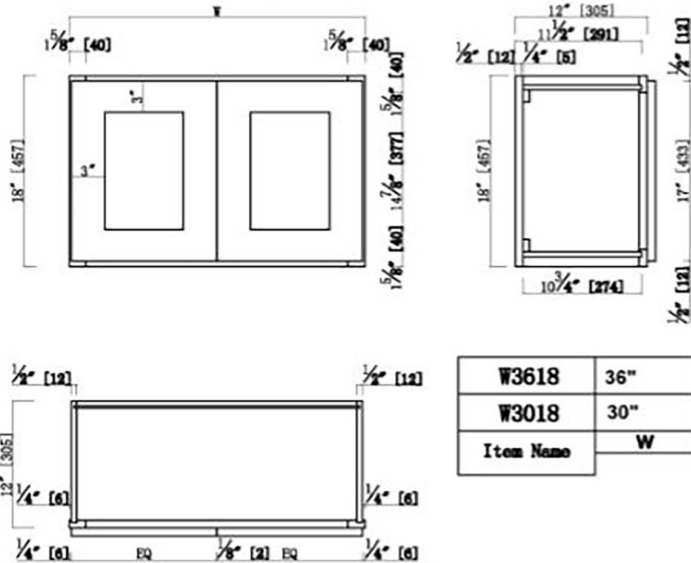

Brookings Fully Assembled Shaker Wall Kitchen Cabinet 36x18x12

White

SPECIFICATIONS

MATERIAL CONSTRUCTION:	Wood
WOOD SPECIES:	Maple
ASSEMBLED DIMENSIONS:	18" H x 36" L x 12" D
ASSEMBLED WEIGHT:	38 lbs.
KITCHEN CABINET TYPE:	Wall
MOUNTING TYPE:	Wall Mount
CONSTRUCTION TYPE:	Face Frame
HINGE STYLE:	Soft Close
DOOR STYLE:	2 HDF shaker doors
NUMBER OF DRAWERS:	0
DRAWER DIMENSIONS 1:	N/A
DRAWER DIMENSIONS 2:	N/A
DRAWER DIMENSIONS 3:	N/A
DWR BOX MATERIAL:	N/A
DWR CONSTRUCTION:	N/A
DWR GLIDE:	
FAKE DWR QTY:	0
FAKE DWR LOCATION:	N/A

NUMBER OF SHELVES:	0
SHELF STYLE:	N/A
ADJUSTIBLE SHELVES:	N/A
SHELF ADJUSTIBILITY INCREMENTS:	N/A
SHELF DIMENSIONS:	N/A" W x N/A" D
SHELF THICKNESS:	N/A
SHELF MATERIAL:	N/A
FACE FRAME MATERIAL:	Solid Maple
SIDES MATERIAL:	Plywood
BOTTOM MATERIAL:	Plywood
BACK PANEL MATERIAL:	Plywood
BACK BRACE MATERIAL:	Wood
TOE KICK INSET WIDTH:	N/A