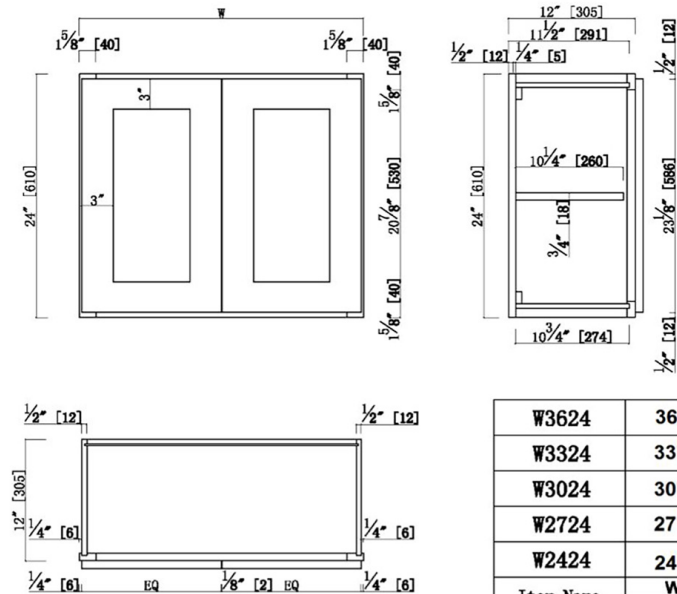

### Brookings Fully Assembled Shaker Tall Wall Kitchen Cabinet 24x24x12 White

## SPECIFICATIONS

<b>MATERIAL CONSTRUCTION:</b>	Wood
<b>WOOD SPECIES:</b>	Maple
<b>ASSEMBLED DIMENSIONS:</b>	24" H x 24" L x 12" D
<b>ASSEMBLED WEIGHT:</b>	38 lbs.
<b>KITCHEN CABINET TYPE:</b>	Wall
<b>MOUNTING TYPE:</b>	Wall Mount
<b>CONSTRUCTION TYPE:</b>	Face Frame
<b>HINGE STYLE:</b>	Soft Close
<b>DOOR STYLE:</b>	2 HDF shaker doors
<b>NUMBER OF DRAWERS:</b>	0
<b>DRAWER DIMENSIONS 1:</b>	N/A
<b>DRAWER DIMENSIONS 2:</b>	N/A
<b>DRAWER DIMENSIONS 3:</b>	N/A
<b>DWR BOX MATERIAL:</b>	N/A
<b>DWR CONSTRUCTION:</b>	N/A
<b>DWR GLIDE:</b>	
<b>FAKE DWR QTY:</b>	0
<b>FAKE DWR LOCATION:</b>	N/A

<b>NUMBER OF SHELVES:</b>	1
<b>SHELF STYLE:</b>	Flat
<b>ADJUSTIBLE SHELVES:</b>	Yes
<b>SHELF ADJUSTIBILITY INCREMENTS:</b>	2.5"
<b>SHELF DIMENSIONS:</b>	22.5" W x 10.25" D
<b>SHELF THICKNESS:</b>	0.75"
<b>SHELF MATERIAL:</b>	Plywood
<b>FACE FRAME MATERIAL:</b>	Solid Maple
<b>SIDES MATERIAL:</b>	Plywood
<b>BOTTOM MATERIAL:</b>	Plywood
<b>BACK PANEL MATERIAL:</b>	Plywood
<b>BACK BRACE MATERIAL:</b>	Wood
<b>TOE KICK INSET WIDTH:</b>	N/A