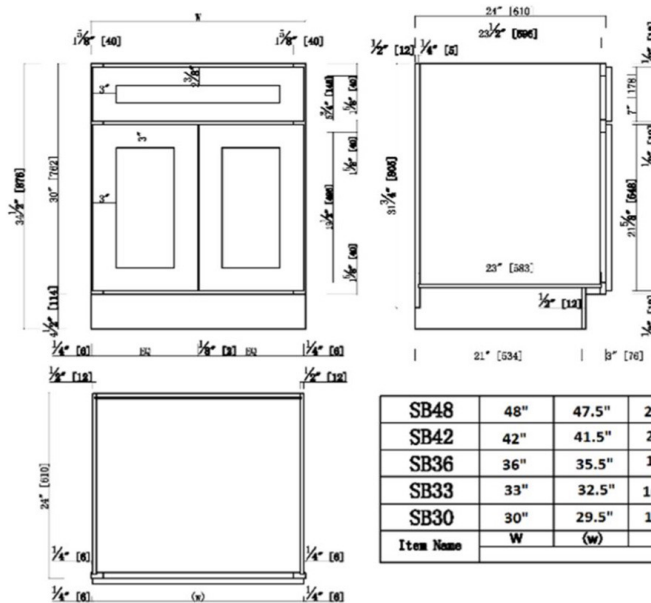

### Brookings Fully Assembled Shaker Sink Base Kitchen Cabinet 42x34.5x24

White

## SPECIFICATIONS

MATERIAL CONSTRUCTION:	Wood
WOOD SPECIES:	Maple
ASSEMBLED DIMENSIONS:	34.5" H x 42" L x 24" D
ASSEMBLED WEIGHT:	102 lbs.
KITCHEN CABINET TYPE:	Base
MOUNTING TYPE:	Floor Mount
CONSTRUCTION TYPE:	Face Frame
HINGE STYLE:	Soft Close
DOOR STYLE:	2 HDF shaker doors
NUMBER OF DRAWERS:	0
DRAWER DIMENSIONS 1:	N/A
DRAWER DIMENSIONS 2:	N/A
DRAWER DIMENSIONS 3:	N/A
DWR BOX MATERIAL:	N/A
DWR CONSTRUCTION:	N/A
DWR GLIDE:	
FAKE DWR QTY:	1
FAKE DWR LOCATION:	Center

NUMBER OF SHELVES:	0
SHELF STYLE:	N/A
ADJUSTIBLE SHELVES:	N/A
SHELF ADJUSTIBILITY INCREMENTS:	N/A
SHELF DIMENSIONS:	N/A" W x N/A" D
SHELF THICKNESS:	N/A
SHELF MATERIAL:	N/A
FACE FRAME MATERIAL:	Solid Maple
SIDES MATERIAL:	Plywood
BOTTOM MATERIAL:	Plywood
BACK PANEL MATERIAL:	Plywood
BACK BRACE MATERIAL:	Wood
TOE KICK INSET WIDTH:	3