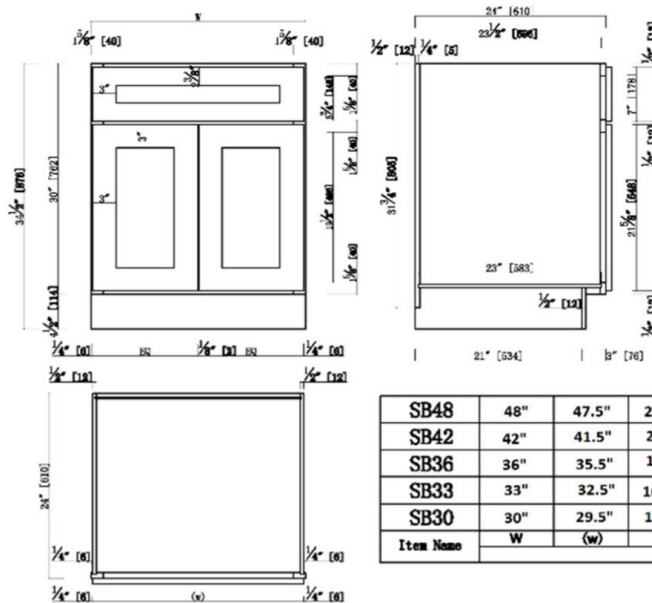

Brookings Fully Assembled Shaker Sink Base Kitchen Cabinet 36x34.5x24

White

SPECIFICATIONS

MATERIAL CONSTRUCTION: Wood
WOOD SPECIES: Maple
ASSEMBLED DIMENSIONS: 34.5" H x 36" L x 24" D
ASSEMBLED WEIGHT: 90 lbs.
KITCHEN CABINET TYPE: Base
MOUNTING TYPE: Floor Mount
CONSTRUCTION TYPE: Face Frame
HINGE STYLE: Soft Close
DOOR STYLE: 2 HDF shaker doors
NUMBER OF DRAWERS: 0
DRAWER DIMENSIONS 1: N/A
DRAWER DIMENSIONS 2: N/A
DRAWER DIMENSIONS 3: N/A
DWR BOX MATERIAL: N/A
DWR CONSTRUCTION: N/A
DWR GLIDE:
FAKE DWR QTY: 1
FAKE DWR LOCATION: Center

NUMBER OF SHELVES: 0
SHELF STYLE: N/A
ADJUSTIBLE SHELVES: N/A
SHELF ADJUSTIBILITY INCREMENTS: N/A
SHELF DIMENSIONS: N/A" W x N/A" D
SHELF THICKNESS: N/A
SHELF MATERIAL: N/A
FACE FRAME MATERIAL: Solid Maple
SIDES MATERIAL: Plywood
BOTTOM MATERIAL: Plywood
BACK PANEL MATERIAL: Plywood
BACK BRACE MATERIAL: Wood
TOE KICK INSET WIDTH: 3