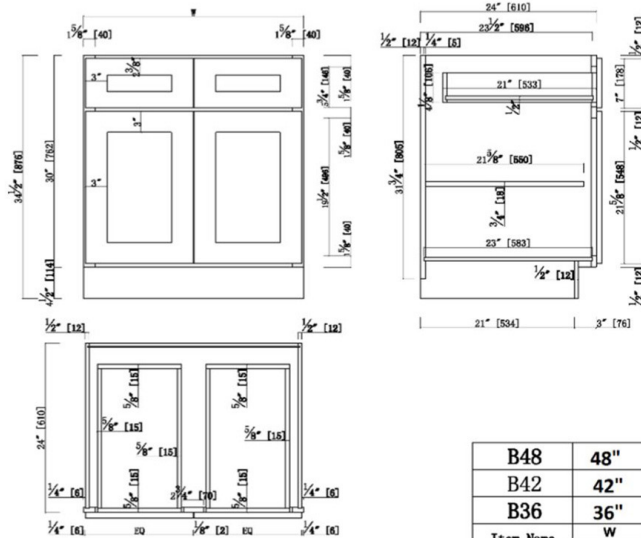

Brookings Fully Assembled Shaker Base Kitchen Cabinet 42x34.5x24

White

SPECIFICATIONS

MATERIAL CONSTRUCTION: Wood
WOOD SPECIES: Maple
ASSEMBLED DIMENSIONS: 34.5" H x 42" L x 24" D
ASSEMBLED WEIGHT: 116 lbs.
KITCHEN CABINET TYPE: Base
MOUNTING TYPE: Floor Mount
CONSTRUCTION TYPE: Face Frame
HINGE STYLE: Soft Close
DOOR STYLE: 2 HDF shaker doors
NUMBER OF DRAWERS: 2
DRAWER DIMENSIONS 1: 4.17" H x 21" L x 17.5" D
DRAWER DIMENSIONS 2: 4.17" H x 21" L x 17.5" D
DRAWER DIMENSIONS 3: N/A
DWR BOX MATERIAL: Solid Wood
DWR CONSTRUCTION: Dove Tail
DWR GLIDE: STD Easy Glide
FAKE DWR QTY: 0
FAKE DWR LOCATION: N/A

NUMBER OF SHELVES: 1
SHELF STYLE: Flat
ADJUSTABLE SHELVES: Yes
SHELF ADJUSTIBILITY INCREMENTS: 2.5"
SHELF DIMENSIONS: 40.5" W x 21.625" D
SHELF THICKNESS: 0.75"
SHELF MATERIAL: Plywood
FACE FRAME MATERIAL: Solid Maple
SIDES MATERIAL: Plywood
BOTTOM MATERIAL: Plywood
BACK PANEL MATERIAL: Plywood
BACK BRACE MATERIAL: Wood
TOE KICK INSET WIDTH: 3