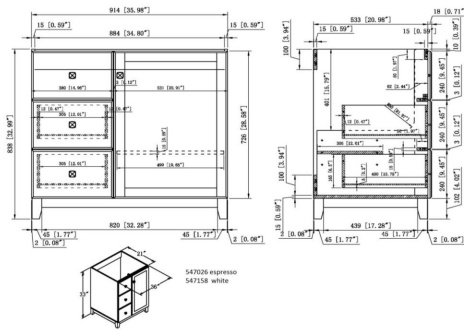

White Shorewood Unassembled 1-Door 2-Drawer Vanity with Cultured Marble Vanity Top, 37"

## SPECIFICATIONS

MATERIAL CONSTRUCTION:	Wood/Cultured Marble
ASSEMBLY REQUIRED:	Yes
ASSEMBLED DIMENSIONS:	37.5" H x 37" L x 22" D
ASSEMBLED WEIGHT:	126.6 lbs.
TOOLS NEEDED FOR INSTALLATION:	Screwdriver
CONSTRUCTION TYPE:	Frameless
HINGE STYLE:	Soft Close
DOOR STYLE:	1 Pine+MDF Shaker Doors
DRAWER STYLE:	2 MDF Drawers
GLIDE STYLE:	STD Easy Glide
FAKE DWR STYLE:	MDF
DWR #1 DIMENSIONS:	6.3" H x 15.75" W
DWR CONSTRUCTION:	Standard
SHELF STYLE:	Adjustable
SHELF ADJUSTABILITY INCREMENTS:	1.26"
SHELF MAX WEIGHT CAPACITY:	40 lbs.
SHELF DIMENSIONS:	20.28" W x 12.01" D
SHELF THICKNESS:	0.59"
SHELF MATERIAL:	Particle Board
FRAME STYLE:	N/A
FACE FRAME MATERIAL:	N/A
SIDES MATERIAL:	Particle Board
BOTTOM MATERIAL:	Particle Board

TOE KICK INSET WIDTH:	N/A
BACK PANEL MATERIAL:	N/A
BACK BRACE MATERIAL:	Particle Board
FAUCET TYPE:	N/A
NUMBER OF MOUNTING HOLES:	3
BOWL MATERIAL:	Cultured Marble
BACK SPLASH INCLUDED:	Yes
COLOR:	Solid White
NUMBER OF BOWLS:	1
BOWL DIMENSIONS:	7" H x 20" W x 13" D
BOWL SHAPE:	Rectangle
SINK THICKNESS:	N/A
MOUNTING TYPE:	Integrated
OVERFLOW HOLE:	Yes
WARRANTY:	1-Year limited warranty
CARB COMPLIANT:	CARB Phase 2
LEGAL FOR SALE IN CALIFORNIA:	Yes
TSCA TITLE IV COMPLIANT:	Yes