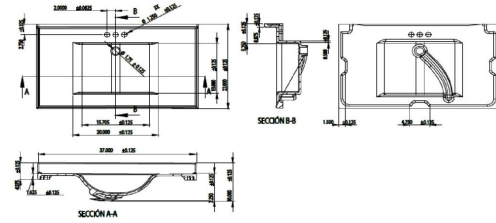

White Shorewood Unassembled 1-Door 2-Drawer Vanity with Cultured Marble Vanity Top, 37"

## SPECIFICATIONS

MATERIAL CONSTRUCTION:	Wood/Cultured Marble
ASSEMBLY REQUIRED:	Yes
ASSEMBLED DIMENSIONS:	37.5" H x 37" L x 22" D
ASSEMBLED WEIGHT:	126.6 lbs.
TOOLS NEEDED FOR INSTALLATION:	Screwdriver
CONSTRUCTION TYPE:	Frameless
HINGE STYLE:	Soft Close
DOOR STYLE:	1 Pine+MDF Shaker Doors
DRAWER STYLE:	2 MDF Drawers
GLIDE STYLE:	STD Easy Glide
FAKE DWR STYLE:	MDF
DWR #1 DIMENSIONS:	6.3" H x 15.75" W
DWR CONSTRUCTION:	Standard
SHELF STYLE:	Adjustable
SHELF ADJUSTABILITY INCREMENTS:	1.26"
SHELF MAX WEIGHT CAPACITY:	40 lbs.
SHELF DIMENSIONS:	20.28" W x 12.01" D
SHELF THICKNESS:	0.59"
SHELF MATERIAL:	Particle Board
FRAME STYLE:	N/A
FACE FRAME MATERIAL:	N/A
SIDES MATERIAL:	Particle Board
BOTTOM MATERIAL:	Particle Board

TOE KICK INSET WIDTH:	N/A
BACK PANEL MATERIAL:	N/A
BACK BRACE MATERIAL:	Particle Board
FAUCET TYPE:	N/A
NUMBER OF MOUNTING HOLES:	3
BOWL MATERIAL:	Cultured Marble
BACK SPLASH INCLUDED:	Yes
COLOR:	Solid White
NUMBER OF BOWLS:	1
BOWL DIMENSIONS:	7" H x 20" W x 13" D
BOWL SHAPE:	Rectangle
SINK THICKNESS:	N/A
MOUNTING TYPE:	Integrated
OVERFLOW HOLE:	Yes
WARRANTY:	1-Year limited warranty
CARB COMPLIANT:	CARB Phase 2
LEGAL FOR SALE IN CALIFORNIA:	Yes
TSCA TITLE IV COMPLIANT:	Yes