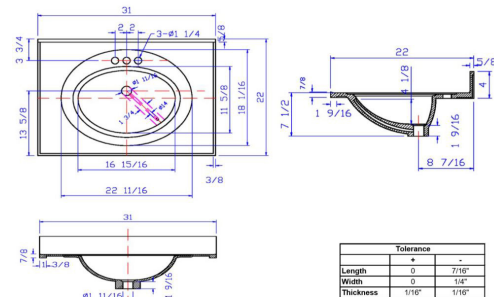

White Shorewood Unassembled 2 Door Vanity with Solid White Cultured Marble Vanity Top, 31"

## SPECIFICATIONS

**MATERIAL CONSTRUCTION:** Wood/Cultured Marble  
**ASSEMBLY REQUIRED:** Yes  
**ASSEMBLED DIMENSIONS:** 37" H x 31" L x 22" D  
**ASSEMBLED WEIGHT:** 103.98 lbs.  
**TOOLS NEEDED FOR INSTALLATION:** Screwdriver

**CONSTRUCTION TYPE:** Frameless  
**HINGE STYLE:** Soft Close  
**DOOR STYLE:** 2 Pine+MDF Shaker Doors  
**DRAWER STYLE:** MDF Drawers  
**GLIDE STYLE:** N/A  
**FAKE DWR STYLE:** N/A  
**DWR #1 DIMENSIONS:** N/A  
**DWR CONSTRUCTION:** N/A  
**SHELF STYLE:** Adjustable  
**SHELF ADJUSTABILITY INCREMENTS:** 1.26"  
**SHELF MAX WEIGHT CAPACITY:** 40 lbs.  
**SHELF DIMENSIONS:** 28.62" W x 12.01" D  
**SHELF THICKNESS:** 0.59"  
**SHELF MATERIAL:** Particle Board  
**FRAME STYLE:** N/A  
**FACE FRAME MATERIAL:** N/A  
**SIDES MATERIAL:** Particle Board  
**BOTTOM MATERIAL:** Particle Board

**TOE KICK INSET WIDTH:** N/A  
**BACK PANEL MATERIAL:** N/A  
**BACK BRACE MATERIAL:** Particle Board

**FAUCET TYPE:** N/A  
**NUMBER OF MOUNTING HOLES:** 3  
**BOWL MATERIAL:** Cultured Marble  
**BACK SPLASH INCLUDED:** Yes  
**COLOR:** Solid White  
**NUMBER OF BOWLS:** 1  
**BOWL DIMENSIONS:** 5.63" H x 11.69" W x 17.13" D  
**BOWL SHAPE:** Oval  
**SINK THICKNESS:** N/A  
**MOUNTING TYPE:** Integrated  
**OVERFLOW HOLE:** Yes