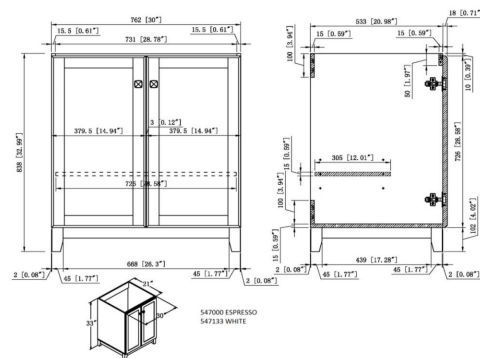

White Shorewood Unassembled 2 Door Vanity with Solid White Cultured Marble Vanity Top, 31"

## SPECIFICATIONS

**MATERIAL CONSTRUCTION:** Wood/Cultured Marble  
**ASSEMBLY REQUIRED:** Yes  
**ASSEMBLED DIMENSIONS:** 37" H x 31" L x 22" D  
**ASSEMBLED WEIGHT:** 103.98 lbs.  
**TOOLS NEEDED FOR INSTALLATION:** Screwdriver

**CONSTRUCTION TYPE:** Frameless  
**HINGE STYLE:** Soft Close  
**DOOR STYLE:** 2 Pine+MDF Shaker Doors  
**DRAWER STYLE:** MDF Drawers  
**GLIDE STYLE:** N/A  
**FAKE DWR STYLE:** N/A  
**DWR #1 DIMENSIONS:** N/A  
**DWR CONSTRUCTION:** N/A  
**SHELF STYLE:** Adjustable  
**SHELF ADJUSTABILITY INCREMENTS:** 1.26"  
**SHELF MAX WEIGHT CAPACITY:** 40 lbs.  
**SHELF DIMENSIONS:** 28.62" W x 12.01" D  
**SHELF THICKNESS:** 0.59"  
**SHELF MATERIAL:** Particle Board  
**FRAME STYLE:** N/A  
**FACE FRAME MATERIAL:** N/A  
**SIDES MATERIAL:** Particle Board  
**BOTTOM MATERIAL:** Particle Board