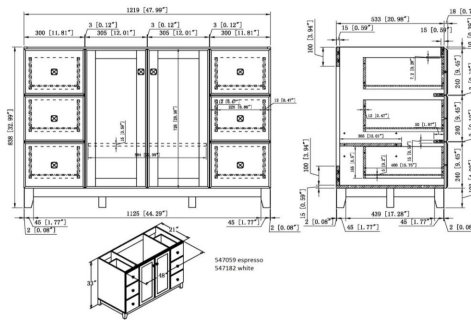

Espresso

Shorewood Unassembled 2-Door Vanity with Solid White Cultured Marble Vanity Top, 49"

## SPECIFICATIONS

|                                 |                         |
|---------------------------------|-------------------------|
| MATERIAL CONSTRUCTION:          | Wood/Cultured Marble    |
| ASSEMBLY REQUIRED:              | Yes                     |
| ASSEMBLED DIMENSIONS:           | 37.5" H x 49" L x 22" D |
| ASSEMBLED WEIGHT:               | 173.4 lbs.              |
| TOOLS NEEDED FOR INSTALLATION:  | Screwdriver             |
| CONSTRUCTION TYPE:              | Frameless               |
| HINGE STYLE:                    | Soft Close              |
| DOOR STYLE:                     | 2 Pine+MDF Shaker Doors |
| DRAWER STYLE:                   | 6 MDF Drawers           |
| GLIDE STYLE:                    | STD Easy Glide          |
| FAKE DWR STYLE:                 | MDF                     |
| DWR #1 DIMENSIONS:              | 6.3" H x 15.75" W       |
| DWR CONSTRUCTION:               | Standard                |
| SHELF STYLE:                    | Adjustable              |
| SHELF ADJUSTABILITY INCREMENTS: | 1.26"                   |
| SHELF MAX WEIGHT CAPACITY:      | 40 lbs.                 |
| SHELF DIMENSIONS:               | 24.06" W x 12.01" D     |
| SHELF THICKNESS:                | 0.59"                   |
| SHELF MATERIAL:                 | Particle Board          |
| FRAME STYLE:                    | N/A                     |
| FACE FRAME MATERIAL:            | N/A                     |
| SIDES MATERIAL:                 | Particle Board          |
| BOTTOM MATERIAL:                | Particle Board          |