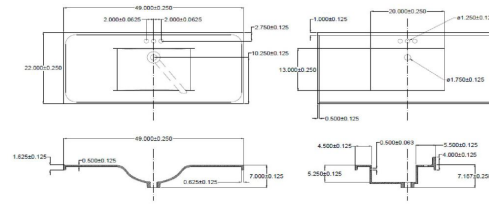

## SPECIFICATIONS

|                                 |                         |
|---------------------------------|-------------------------|
| MATERIAL CONSTRUCTION:          | Wood/Cultured Marble    |
| ASSEMBLY REQUIRED:              | Yes                     |
| ASSEMBLED DIMENSIONS:           | 37.5" H x 49" L x 22" D |
| ASSEMBLED WEIGHT:               | 173.4 lbs.              |
| TOOLS NEEDED FOR INSTALLATION:  | Screwdriver             |
| CONSTRUCTION TYPE:              | Frameless               |
| HINGE STYLE:                    | Soft Close              |
| DOOR STYLE:                     | 2 Pine+MDF Shaker Doors |
| DRAWER STYLE:                   | 6 MDF Drawers           |
| GLIDE STYLE:                    | STD Easy Glide          |
| FAKE DWR STYLE:                 | MDF                     |
| DWR #1 DIMENSIONS:              | 6.3" H x 15.75" W       |
| DWR CONSTRUCTION:               | Standard                |
| SHELF STYLE:                    | Adjustable              |
| SHELF ADJUSTABILITY INCREMENTS: | 1.26"                   |
| SHELF MAX WEIGHT CAPACITY:      | 40 lbs.                 |
| SHELF DIMENSIONS:               | 24.06" W x 12.01" D     |
| SHELF THICKNESS:                | 0.59"                   |
| SHELF MATERIAL:                 | Particle Board          |
| FRAME STYLE:                    | N/A                     |
| FACE FRAME MATERIAL:            | N/A                     |
| SIDES MATERIAL:                 | Particle Board          |
| BOTTOM MATERIAL:                | Particle Board          |