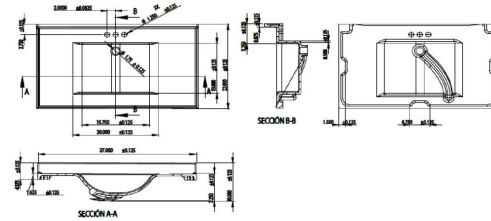

Espresso

Shorewood Unassembled 2-Door 2-Drawer Vanity with Cultured Marble Vanity Top, 37"

SPECIFICATIONS

MATERIAL CONSTRUCTION:	Wood/Cultured Marble
ASSEMBLY REQUIRED:	Yes
ASSEMBLED DIMENSIONS:	37.5" H x 37" L x 22" D
ASSEMBLED WEIGHT:	123 lbs.
TOOLS NEEDED FOR INSTALLATION:	Screwdriver
CONSTRUCTION TYPE:	Frameless
HINGE STYLE:	Soft Close
DOOR STYLE:	2 Pine+MDF Shaker Doors
DRAWER STYLE:	2 MDF Drawers
GLIDE STYLE:	STD Easy Glide
FAKE DWR STYLE:	MDF
DWR #1 DIMENSIONS:	6.3" H x 9.21" W
DWR CONSTRUCTION:	Standard
SHELF STYLE:	Adjustable
SHELF ADJUSTABILITY INCREMENTS:	1.26"
SHELF MAX WEIGHT CAPACITY:	40 lbs.
SHELF DIMENSIONS:	23.35" W x 12.01" D
SHELF THICKNESS:	0.59"
SHELF MATERIAL:	Particle Board
FRAME STYLE:	N/A
FACE FRAME MATERIAL:	N/A
SIDES MATERIAL:	Particle Board
BOTTOM MATERIAL:	Particle Board

TOE KICK INSET WIDTH:	N/A
BACK PANEL MATERIAL:	N/A
BACK BRACE MATERIAL:	Particle Board
FAUCET TYPE:	N/A
NUMBER OF MOUNTING HOLES:	3
BOWL MATERIAL:	Cultured Marble
BACK SPLASH INCLUDED:	Yes
COLOR:	Solid White
NUMBER OF BOWLS:	1
BOWL DIMENSIONS:	7" H x 20" W x 13" D
BOWL SHAPE:	Rectangle
SINK THICKNESS:	N/A
MOUNTING TYPE:	Integrated
OVERFLOW HOLE:	Yes
WARRANTY:	1-Year limited warranty
CARB COMPLIANT:	CARB Phase 2
LEGAL FOR SALE IN CALIFORNIA:	Yes
TSCA TITLE IV COMPLIANT:	Yes