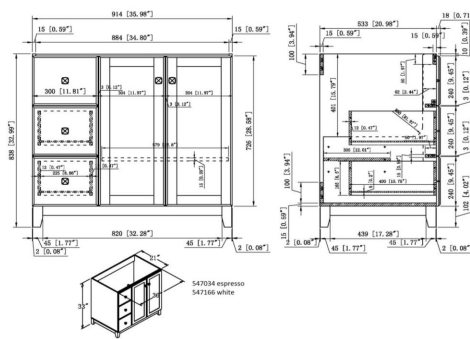

Espresso

Shorewood Unassembled 2-Door 2-Drawer Vanity with Cultured Marble Vanity Top, 37"

SPECIFICATIONS

MATERIAL CONSTRUCTION:	Wood/Cultured Marble
ASSEMBLY REQUIRED:	Yes
ASSEMBLED DIMENSIONS:	37.5" H x 37" L x 22" D
ASSEMBLED WEIGHT:	123 lbs.
TOOLS NEEDED FOR INSTALLATION:	Screwdriver
CONSTRUCTION TYPE:	Frameless
HINGE STYLE:	Soft Close
DOOR STYLE:	2 Pine+MDF Shaker Doors
DRAWER STYLE:	2 MDF Drawers
GLIDE STYLE:	STD Easy Glide
FAKE DWR STYLE:	MDF
DWR #1 DIMENSIONS:	6.3" H x 9.21" W
DWR CONSTRUCTION:	Standard
SHELF STYLE:	Adjustable
SHELF ADJUSTABILITY INCREMENTS:	1.26"
SHELF MAX WEIGHT CAPACITY:	40 lbs.
SHELF DIMENSIONS:	23.35" W x 12.01" D
SHELF THICKNESS:	0.59"
SHELF MATERIAL:	Particle Board
FRAME STYLE:	N/A
FACE FRAME MATERIAL:	N/A
SIDES MATERIAL:	Particle Board
BOTTOM MATERIAL:	Particle Board

TOE KICK INSET WIDTH:	N/A
BACK PANEL MATERIAL:	N/A
BACK BRACE MATERIAL:	Particle Board
FAUCET TYPE:	N/A
NUMBER OF MOUNTING HOLES:	3
BOWL MATERIAL:	Cultured Marble
BACK SPLASH INCLUDED:	Yes
COLOR:	Solid White
NUMBER OF BOWLS:	1
BOWL DIMENSIONS:	7" H x 20" W x 13" D
BOWL SHAPE:	Rectangle
SINK THICKNESS:	N/A
MOUNTING TYPE:	Integrated
OVERFLOW HOLE:	Yes
WARRANTY:	1-Year limited warranty
CARB COMPLIANT:	CARB Phase 2
LEGAL FOR SALE IN CALIFORNIA:	Yes
TSCA TITLE IV COMPLIANT:	Yes