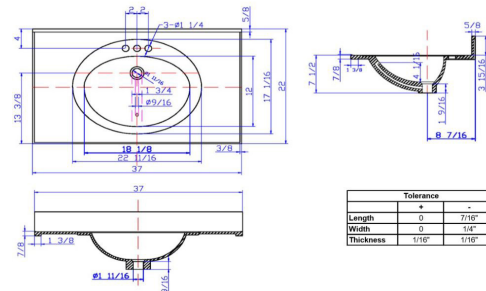

Espresso

Shorewood Unassembled 2-Door 2-Drawer Vanity with Solid White Cultured Marble Vanity Top, 37"

SPECIFICATIONS

MATERIAL CONSTRUCTION: Wood/Cultured Marble
ASSEMBLY REQUIRED: Yes
ASSEMBLED DIMENSIONS: 37" H x 37" L x 22" D
ASSEMBLED WEIGHT: 122 lbs.
TOOLS NEEDED FOR INSTALLATION: Screwdriver

CONSTRUCTION TYPE: Frameless
HINGE STYLE: Soft Close
DOOR STYLE: 2 Pine+MDF Shaker Doors
DRAWER STYLE: 2 MDF Drawers
GLIDE STYLE: STD Easy Glide
FAKE DWR STYLE: MDF
DWR #1 DIMENSIONS: 6.3" H x 9.21" W
DWR CONSTRUCTION: Standard
SHELF STYLE: Adjustable
SHELF ADJUSTABILITY INCREMENTS: 1.26"
SHELF MAX WEIGHT CAPACITY: 40 lbs.
SHELF DIMENSIONS: 23.35" W x 12.01" D
SHELF THICKNESS: 0.59"
SHELF MATERIAL: Particle Board
FRAME STYLE: N/A
FACE FRAME MATERIAL: N/A
SIDES MATERIAL: Particle Board
BOTTOM MATERIAL: Particle Board

TOE KICK INSET WIDTH: N/A
BACK PANEL MATERIAL: N/A
BACK BRACE MATERIAL: Particle Board

FAUCET TYPE: N/A
NUMBER OF MOUNTING HOLES: 3
BOWL MATERIAL: Cultured Marble
BACK SPLASH INCLUDED: Yes
COLOR: Solid White
NUMBER OF BOWLS: 1
BOWL DIMENSIONS: 5.63" H x 11.63" W x 16.85" D
BOWL SHAPE: Oval
SINK THICKNESS: N/A
MOUNTING TYPE: Integrated
OVERFLOW HOLE: Yes