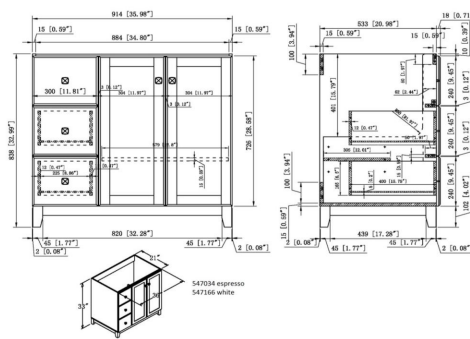

Espresso

Shorewood Unassembled 2-Door 2-Drawer Vanity with Solid White Cultured Marble Vanity Top, 37"

SPECIFICATIONS

MATERIAL CONSTRUCTION: Wood/Cultured Marble
ASSEMBLY REQUIRED: Yes
ASSEMBLED DIMENSIONS: 37" H x 37" L x 22" D
ASSEMBLED WEIGHT: 122 lbs.
TOOLS NEEDED FOR INSTALLATION: Screwdriver

CONSTRUCTION TYPE: Frameless
HINGE STYLE: Soft Close
DOOR STYLE: 2 Pine+MDF Shaker Doors
DRAWER STYLE: 2 MDF Drawers
GLIDE STYLE: STD Easy Glide
FAKE DWR STYLE: MDF
DWR #1 DIMENSIONS: 6.3" H x 9.21" W
DWR CONSTRUCTION: Standard
SHELF STYLE: Adjustable
SHELF ADJUSTABILITY INCREMENTS: 1.26"
SHELF MAX WEIGHT CAPACITY: 40 lbs.
SHELF DIMENSIONS: 23.35" W x 12.01" D
SHELF THICKNESS: 0.59"
SHELF MATERIAL: Particle Board
FRAME STYLE: N/A
FACE FRAME MATERIAL: N/A
SIDES MATERIAL: Particle Board
BOTTOM MATERIAL: Particle Board

TOE KICK INSET WIDTH: N/A
BACK PANEL MATERIAL: N/A
BACK BRACE MATERIAL: Particle Board

FAUCET TYPE: N/A
NUMBER OF MOUNTING HOLES: 3
BOWL MATERIAL: Cultured Marble
BACK SPLASH INCLUDED: Yes
COLOR: Solid White
NUMBER OF BOWLS: 1
BOWL DIMENSIONS: 5.63" H x 11.63" W x 16.85" D
BOWL SHAPE: Oval
SINK THICKNESS: N/A
MOUNTING TYPE: Integrated
OVERFLOW HOLE: Yes