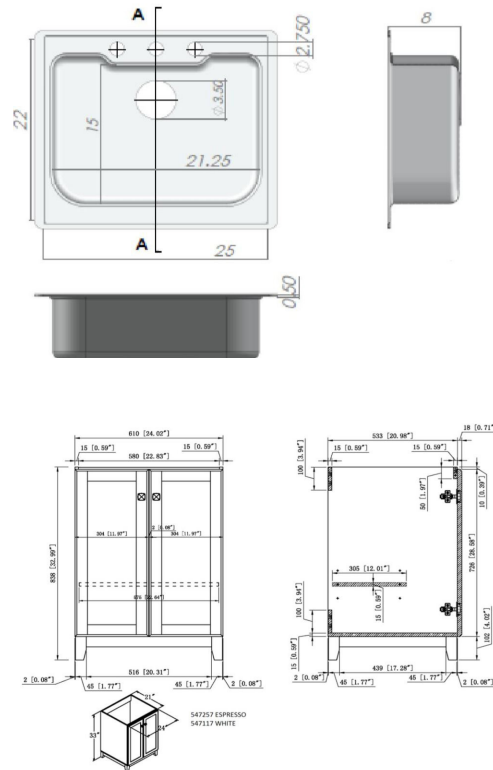

White Shorewood Unassembled 2-Door Laundry Vanity with Sink 25"

## SPECIFICATIONS

<b>MATERIAL CONSTRUCTION:</b>	Wood/Cultured Marble	<b>TOE KICK INSET WIDTH:</b>	N/A
<b>ASSEMBLY REQUIRED:</b>	Yes	<b>BACK PANEL MATERIAL:</b>	N/A
<b>ASSEMBLED DIMENSIONS:</b>	33.5" H x 25" L x 22" D	<b>BACK BRACE MATERIAL:</b>	Particle Board
<b>ASSEMBLED WEIGHT:</b>	95.4 lbs.	<b>FAUCET TYPE:</b>	N/A
<b>TOOLS NEEDED FOR INSTALLATION:</b>	Screwdriver	<b>NUMBER OF MOUNTING HOLES:</b>	3
<b>CONSTRUCTION TYPE:</b>	Frameless	<b>BOWL MATERIAL:</b>	Cultured Marble
<b>HINGE STYLE:</b>	Soft Close	<b>BACK SPLASH INCLUDED:</b>	Yes
<b>DOOR STYLE:</b>	2 Pine+MDF Shaker Doors	<b>COLOR:</b>	Solid White
<b>DRAWER STYLE:</b>	MDF Drawers	<b>NUMBER OF BOWLS:</b>	1
<b>GLIDE STYLE:</b>	N/A	<b>BOWL DIMENSIONS:</b>	8.75" H x 18.5" W x 14" D
<b>FAKE DWR STYLE:</b>	N/A	<b>BOWL SHAPE:</b>	Rectangle
<b>DWR #1 DIMENSIONS:</b>	N/A	<b>SINK THICKNESS:</b>	N/A
<b>DWR CONSTRUCTION:</b>	N/A	<b>MOUNTING TYPE:</b>	N/A
<b>SHELF STYLE:</b>	Adjustable	<b>OVERFLOW HOLE:</b>	Yes
<b>SHELF ADJUSTABILITY INCREMENTS:</b>	1.26"	<b>WARRANTY:</b>	1-Year limited warranty
<b>SHELF MAX WEIGHT CAPACITY:</b>	40 lbs.	<b>CARB COMPLIANT:</b>	CARB Phase 2
<b>SHELF DIMENSIONS:</b>	22.64" W x 12.01" D	<b>LEGAL FOR SALE IN CALIFORNIA:</b>	Yes
<b>SHELF THICKNESS:</b>	0.59"	<b>TSCA TITLE IV COMPLIANT:</b>	Yes
<b>SHELF MATERIAL:</b>	Particle Board		
<b>FRAME STYLE:</b>	N/A		
<b>FACE FRAME MATERIAL:</b>	N/A		
<b>SIDES MATERIAL:</b>	Particle Board		
<b>BOTTOM MATERIAL:</b>	Particle Board		