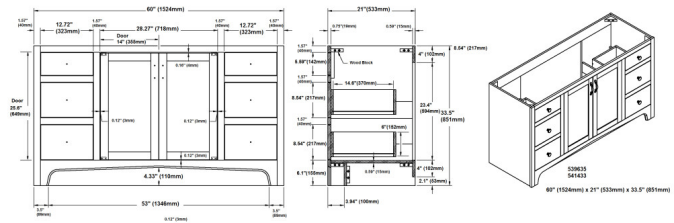

Espresso

Ventura Unassembled 2-Door 4-Drawer Vanity Cabinet with Single Bowl Solid White Cultured Marble Vanity Top and Back

SPECIFICATIONS

MATERIAL CONSTRUCTION:	Wood/Cultured Marble
ASSEMBLY REQUIRED:	Yes
ASSEMBLED DIMENSIONS:	37.5" H x 61" L x 22" D
ASSEMBLED WEIGHT:	222 lbs.
TOOLS NEEDED FOR INSTALLATION:	Screwdriver
CONSTRUCTION TYPE:	Face Frame
HINGE STYLE:	Concealed
DOOR STYLE:	2 Pine+MDF Shaker Doors
DRAWER STYLE:	4 Pine Drawers
GLIDE STYLE:	Soft Close
FAKE DWR STYLE:	Pine
DWR #1 DIMENSIONS:	5.98" H x 15.75" W
DWR CONSTRUCTION:	Standard
SHELF STYLE:	N/A
SHELF ADJUSTABILITY INCREMENTS:	N/A
SHELF MAX WEIGHT CAPACITY:	N/A
SHELF DIMENSIONS:	N/A
SHELF THICKNESS:	N/A
SHELF MATERIAL:	N/A
FRAME STYLE:	N/A
FACE FRAME MATERIAL:	Pine
SIDES MATERIAL:	Particle Board
BOTTOM MATERIAL:	Particle Board

TOE KICK INSET WIDTH:	6.1"
BACK PANEL MATERIAL:	Particle Board
BACK BRACE MATERIAL:	Particle Board
FAUCET TYPE:	N/A
NUMBER OF MOUNTING HOLES:	3
BOWL MATERIAL:	Cultured Marble
BACK SPLASH INCLUDED:	Yes
COLOR:	Solid White
NUMBER OF BOWLS:	1
BOWL DIMENSIONS:	8.75" H x 18.5" W x 14" D
BOWL SHAPE:	Rectangle
SINK THICKNESS:	N/A
MOUNTING TYPE:	Integrated
OVERFLOW HOLE:	Yes
WARRANTY:	1-Year limited warranty
CARB COMPLIANT:	CARB Phase 2
LEGAL FOR SALE IN CALIFORNIA:	Yes
TSCA TITLE IV COMPLIANT:	Yes