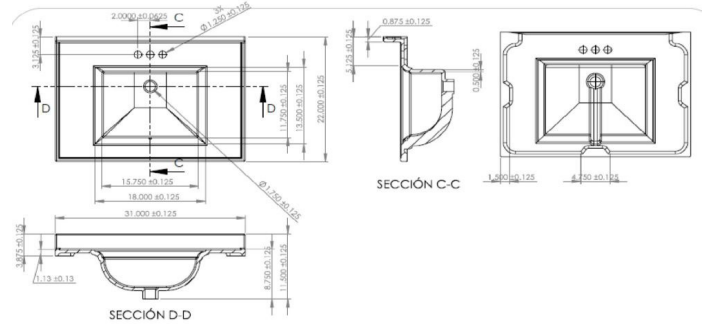

Espresso

Ventura Unassembled 2-Door 4-Drawer Vanity Cabinet with Single Bowl Solid White Cultured Marble Vanity Top and Back

SPECIFICATIONS

MATERIAL CONSTRUCTION:	Wood/Cultured Marble
ASSEMBLY REQUIRED:	Yes
ASSEMBLED DIMENSIONS:	37.5" H x 61" L x 22" D
ASSEMBLED WEIGHT:	222 lbs.
TOOLS NEEDED FOR INSTALLATION:	Screwdriver
CONSTRUCTION TYPE:	Face Frame
HINGE STYLE:	Concealed
DOOR STYLE:	2 Pine+MDF Shaker Doors
DRAWER STYLE:	4 Pine Drawers
GLIDE STYLE:	Soft Close
FAKE DWR STYLE:	Pine
DWR #1 DIMENSIONS:	5.98" H x 15.75" W
DWR CONSTRUCTION:	Standard
SHELF STYLE:	N/A
SHELF ADJUSTABILITY INCREMENTS:	N/A
SHELF MAX WEIGHT CAPACITY:	N/A
SHELF DIMENSIONS:	N/A
SHELF THICKNESS:	N/A
SHELF MATERIAL:	N/A
FRAME STYLE:	N/A
FACE FRAME MATERIAL:	Pine
SIDES MATERIAL:	Particle Board
BOTTOM MATERIAL:	Particle Board

TOE KICK INSET WIDTH:	6.1"
BACK PANEL MATERIAL:	Particle Board
BACK BRACE MATERIAL:	Particle Board
FAUCET TYPE:	N/A
NUMBER OF MOUNTING HOLES:	3
BOWL MATERIAL:	Cultured Marble
BACK SPLASH INCLUDED:	Yes
COLOR:	Solid White
NUMBER OF BOWLS:	1
BOWL DIMENSIONS:	8.75" H x 18.5" W x 14" D
BOWL SHAPE:	Rectangle
SINK THICKNESS:	N/A
MOUNTING TYPE:	Integrated
OVERFLOW HOLE:	Yes
WARRANTY:	1-Year limited warranty
CARB COMPLIANT:	CARB Phase 2
LEGAL FOR SALE IN CALIFORNIA:	Yes
TSCA TITLE IV COMPLIANT:	Yes