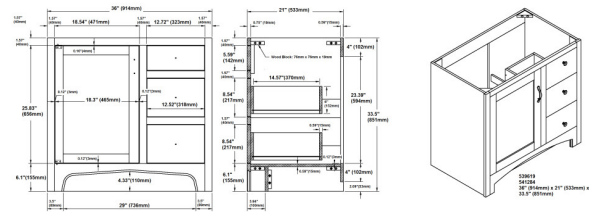

Espresso

Ventura Unassembled 1-Door 2-Drawer Vanity with Cabinet with Single Bowl Solid White Cultured Marble Vanity Top, 37"

## SPECIFICATIONS

**MATERIAL CONSTRUCTION:** Wood/Cultured Marble  
**ASSEMBLY REQUIRED:** Yes  
**ASSEMBLED DIMENSIONS:** 37.5" H x 37" L x 22" D  
**ASSEMBLED WEIGHT:** 124 lbs.  
**TOOLS NEEDED FOR INSTALLATION:** Screwdriver

**CONSTRUCTION TYPE:** Face Frame  
**HINGE STYLE:** Concealed  
**DOOR STYLE:** 1 Pine+MDF Shaker Doors  
**DRAWER STYLE:** 2 Pine Drawers  
**GLIDE STYLE:** Soft Close  
**FAKE DWR STYLE:** Pine  
**DWR #1 DIMENSIONS:** 6.3" H x 15.75" W  
**DWR CONSTRUCTION:** Standard  
**SHELF STYLE:** N/A  
**SHELF ADJUSTABILITY INCREMENTS:** N/A  
**SHELF MAX WEIGHT CAPACITY:** N/A  
**SHELF DIMENSIONS:** N/A  
**SHELF THICKNESS:** N/A  
**SHELF MATERIAL:** N/A  
**FRAME STYLE:** N/A  
**FACE FRAME MATERIAL:** Pine  
**SIDES MATERIAL:** Particle Board  
**BOTTOM MATERIAL:** Particle Board

**TOE KICK INSET WIDTH:** 6.1"  
**BACK PANEL MATERIAL:** Particle Board  
**BACK BRACE MATERIAL:** Particle Board

**FAUCET TYPE:** N/A  
**NUMBER OF MOUNTING HOLES:** 3  
**BOWL MATERIAL:** Cultured Marble  
**BACK SPLASH INCLUDED:** Yes  
**COLOR:** Solid White  
**NUMBER OF BOWLS:** 1  
**BOWL DIMENSIONS:** 5.63" H x 11.63" W x 16.85" D  
**BOWL SHAPE:** Oval  
**SINK THICKNESS:** N/A  
**MOUNTING TYPE:** Integrated  
**OVERFLOW HOLE:** Yes