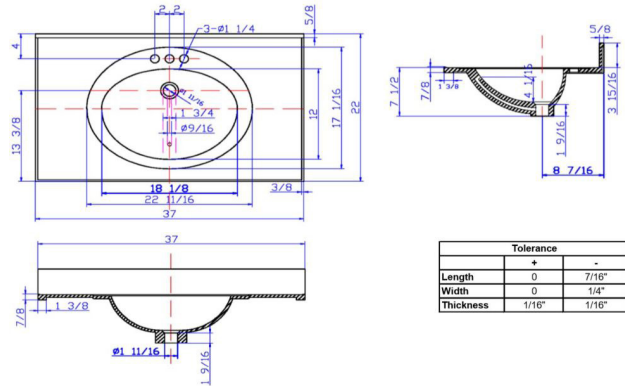

Espresso

Ventura Unassembled 1-Door 2-Drawer Vanity with Cabinet with Single Bowl Solid White Cultured Marble Vanity Top, 37"

## SPECIFICATIONS

**MATERIAL CONSTRUCTION:** Wood/Cultured Marble  
**ASSEMBLY REQUIRED:** Yes  
**ASSEMBLED DIMENSIONS:** 37.5" H x 37" L x 22" D  
**ASSEMBLED WEIGHT:** 124 lbs.  
**TOOLS NEEDED FOR INSTALLATION:** Screwdriver

**CONSTRUCTION TYPE:** Face Frame  
**HINGE STYLE:** Concealed  
**DOOR STYLE:** 1 Pine+MDF Shaker Doors  
**DRAWER STYLE:** 2 Pine Drawers  
**GLIDE STYLE:** Soft Close  
**FAKE DWR STYLE:** Pine  
**DWR #1 DIMENSIONS:** 6.3" H x 15.75" W  
**DWR CONSTRUCTION:** Standard  
**SHELF STYLE:** N/A  
**SHELF ADJUSTABILITY INCREMENTS:** N/A  
**SHELF MAX WEIGHT CAPACITY:** N/A  
**SHELF DIMENSIONS:** N/A  
**SHELF THICKNESS:** N/A  
**SHELF MATERIAL:** N/A  
**FRAME STYLE:** N/A  
**FACE FRAME MATERIAL:** Pine  
**SIDES MATERIAL:** Particle Board  
**BOTTOM MATERIAL:** Particle Board

**TOE KICK INSET WIDTH:** 6.1"  
**BACK PANEL MATERIAL:** Particle Board  
**BACK BRACE MATERIAL:** Particle Board

**FAUCET TYPE:** N/A  
**NUMBER OF MOUNTING HOLES:** 3  
**BOWL MATERIAL:** Cultured Marble  
**BACK SPLASH INCLUDED:** Yes  
**COLOR:** Solid White  
**NUMBER OF BOWLS:** 1  
**BOWL DIMENSIONS:** 5.63" H x 11.63" W x 16.85" D  
**BOWL SHAPE:** Oval  
**SINK THICKNESS:** N/A  
**MOUNTING TYPE:** Integrated  
**OVERFLOW HOLE:** Yes