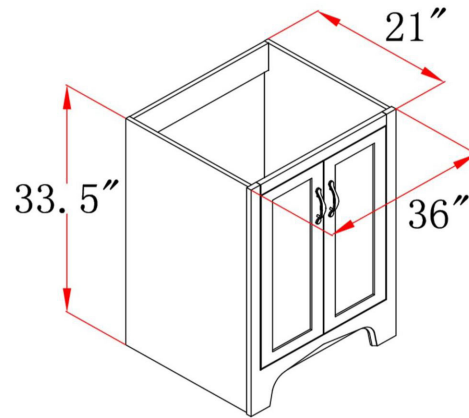

Espresso

Ventura Unassembled 2-Door Vanity with Solid White Cultured Marble Vanity Top, 37"

SPECIFICATIONS

MATERIAL CONSTRUCTION:	Wood/Cultured Marble
ASSEMBLY REQUIRED:	Yes
ASSEMBLED DIMENSIONS:	37.5" H x 37" L x 22" D
ASSEMBLED WEIGHT:	94 lbs.
TOOLS NEEDED FOR INSTALLATION:	Screwdriver
CONSTRUCTION TYPE:	Face Frame
HINGE STYLE:	Concealed
DOOR STYLE:	2 Pine+MDF Shaker Doors
DRAWER STYLE:	N/A
GLIDE STYLE:	N/A
FAKE DWR STYLE:	N/A
DWR #1 DIMENSIONS:	N/A
DWR CONSTRUCTION:	N/A
SHELF STYLE:	N/A
SHELF ADJUSTABILITY INCREMENTS:	N/A
SHELF MAX WEIGHT CAPACITY:	N/A
SHELF DIMENSIONS:	N/A
SHELF THICKNESS:	N/A
SHELF MATERIAL:	N/A
FRAME STYLE:	N/A
FACE FRAME MATERIAL:	Pine
SIDES MATERIAL:	Particle Board
BOTTOM MATERIAL:	Particle Board

TOE KICK INSET WIDTH:	6.1"
BACK PANEL MATERIAL:	Particle Board
BACK BRACE MATERIAL:	Particle Board
FAUCET TYPE:	N/A
NUMBER OF MOUNTING HOLES:	3
BOWL MATERIAL:	Cultured Marble
BACK SPLASH INCLUDED:	Yes
COLOR:	Solid White
NUMBER OF BOWLS:	1
BOWL DIMENSIONS:	5.63" H x 11.63" W x 16.85" D
BOWL SHAPE:	Oval
SINK THICKNESS:	N/A
MOUNTING TYPE:	Integrated
OVERFLOW HOLE:	Yes
WARRANTY:	1-Year limited warranty
CARB COMPLIANT:	CARB Phase 2
LEGAL FOR SALE IN CALIFORNIA:	Yes
TSCA TITLE IV COMPLIANT:	Yes