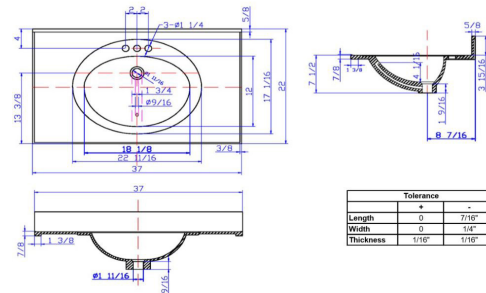

Espresso

Ventura Unassembled 2-Door Vanity with Solid White Cultured Marble Vanity Top, 37"

SPECIFICATIONS

MATERIAL CONSTRUCTION:	Wood/Cultured Marble
ASSEMBLY REQUIRED:	Yes
ASSEMBLED DIMENSIONS:	37.5" H x 37" L x 22" D
ASSEMBLED WEIGHT:	94 lbs.
TOOLS NEEDED FOR INSTALLATION:	Screwdriver
CONSTRUCTION TYPE:	Face Frame
HINGE STYLE:	Concealed
DOOR STYLE:	2 Pine+MDF Shaker Doors
DRAWER STYLE:	N/A
GLIDE STYLE:	N/A
FAKE DWR STYLE:	N/A
DWR #1 DIMENSIONS:	N/A
DWR CONSTRUCTION:	N/A
SHELF STYLE:	N/A
SHELF ADJUSTABILITY INCREMENTS:	N/A
SHELF MAX WEIGHT CAPACITY:	N/A
SHELF DIMENSIONS:	N/A
SHELF THICKNESS:	N/A
SHELF MATERIAL:	N/A
FRAME STYLE:	N/A
FACE FRAME MATERIAL:	Pine
SIDES MATERIAL:	Particle Board
BOTTOM MATERIAL:	Particle Board

TOE KICK INSET WIDTH:	6.1"
BACK PANEL MATERIAL:	Particle Board
BACK BRACE MATERIAL:	Particle Board
FAUCET TYPE:	N/A
NUMBER OF MOUNTING HOLES:	3
BOWL MATERIAL:	Cultured Marble
BACK SPLASH INCLUDED:	Yes
COLOR:	Solid White
NUMBER OF BOWLS:	1
BOWL DIMENSIONS:	5.63" H x 11.63" W x 16.85" D
BOWL SHAPE:	Oval
SINK THICKNESS:	N/A
MOUNTING TYPE:	Integrated
OVERFLOW HOLE:	Yes
WARRANTY:	1-Year limited warranty
CARB COMPLIANT:	CARB Phase 2
LEGAL FOR SALE IN CALIFORNIA:	Yes
TSCA TITLE IV COMPLIANT:	Yes