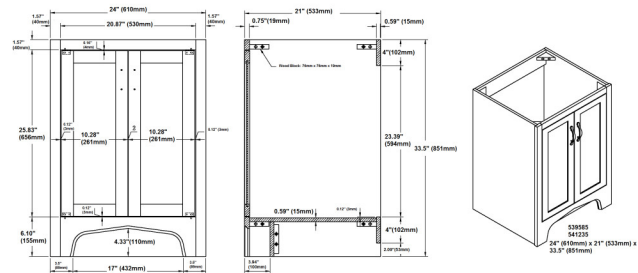

## SPECIFICATIONS

MATERIAL CONSTRUCTION:	Wood/Cultured Marble
ASSEMBLY REQUIRED:	Yes
ASSEMBLED DIMENSIONS:	38" H x 25" L x 22" D
ASSEMBLED WEIGHT:	75.98 lbs.
TOOLS NEEDED FOR INSTALLATION:	Screwdriver
CONSTRUCTION TYPE:	Face Frame
HINGE STYLE:	Concealed
DOOR STYLE:	2 Pine+MDF Shaker Doors
DRAWER STYLE:	N/A
GLIDE STYLE:	N/A
FAKE DWR STYLE:	N/A
DWR #1 DIMENSIONS:	N/A
DWR CONSTRUCTION:	N/A
SHELF STYLE:	N/A
SHELF ADJUSTABILITY INCREMENTS:	N/A
SHELF MAX WEIGHT CAPACITY:	N/A
SHELF DIMENSIONS:	N/A
SHELF THICKNESS:	N/A
SHELF MATERIAL:	N/A
FRAME STYLE:	N/A
FACE FRAME MATERIAL:	Pine
SIDES MATERIAL:	Particle Board
BOTTOM MATERIAL:	Particle Board

TOE KICK INSET WIDTH:	6.1"
BACK PANEL MATERIAL:	Particle Board
BACK BRACE MATERIAL:	Particle Board
FAUCET TYPE:	N/A
NUMBER OF MOUNTING HOLES:	3
BOWL MATERIAL:	Cultured Marble
BACK SPLASH INCLUDED:	Yes
COLOR:	Solid White
NUMBER OF BOWLS:	1
BOWL DIMENSIONS:	7" H x 20" W x 13" D
BOWL SHAPE:	Rectangle
SINK THICKNESS:	N/A
MOUNTING TYPE:	Integrated
OVERFLOW HOLE:	Yes
WARRANTY:	1-Year limited warranty
CARB COMPLIANT:	CARB Phase 2
LEGAL FOR SALE IN CALIFORNIA:	Yes
TSCA TITLE IV COMPLIANT:	Yes