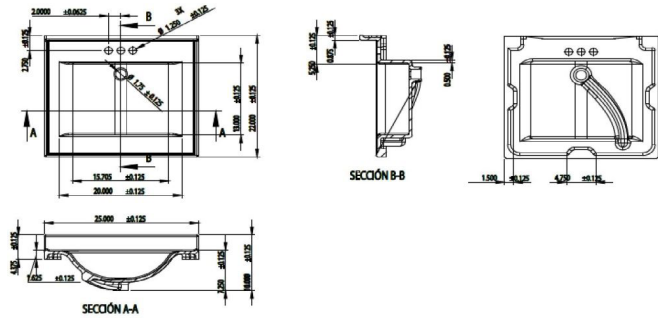

Espresso

Ventura Unassembled 2-Door Vanity with Solid White Cultured Marble Top, 25"

## SPECIFICATIONS

MATERIAL CONSTRUCTION:	Wood/Cultured Marble
ASSEMBLY REQUIRED:	Yes
ASSEMBLED DIMENSIONS:	38" H x 25" L x 22" D
ASSEMBLED WEIGHT:	75.98 lbs.
TOOLS NEEDED FOR INSTALLATION:	Screwdriver
CONSTRUCTION TYPE:	Face Frame
HINGE STYLE:	Concealed
DOOR STYLE:	2 Pine+MDF Shaker Doors
DRAWER STYLE:	N/A
GLIDE STYLE:	N/A
FAKE DWR STYLE:	N/A
DWR #1 DIMENSIONS:	N/A
DWR CONSTRUCTION:	N/A
SHELF STYLE:	N/A
SHELF ADJUSTABILITY INCREMENTS:	N/A
SHELF MAX WEIGHT CAPACITY:	N/A
SHELF DIMENSIONS:	N/A
SHELF THICKNESS:	N/A
SHELF MATERIAL:	N/A
FRAME STYLE:	N/A
FACE FRAME MATERIAL:	Pine
SIDES MATERIAL:	Particle Board
BOTTOM MATERIAL:	Particle Board

TOE KICK INSET WIDTH:	6.1"
BACK PANEL MATERIAL:	Particle Board
BACK BRACE MATERIAL:	Particle Board
FAUCET TYPE:	N/A
NUMBER OF MOUNTING HOLES:	3
BOWL MATERIAL:	Cultured Marble
BACK SPLASH INCLUDED:	Yes
COLOR:	Solid White
NUMBER OF BOWLS:	1
BOWL DIMENSIONS:	7" H x 20" W x 13" D
BOWL SHAPE:	Rectangle
SINK THICKNESS:	N/A
MOUNTING TYPE:	Integrated
OVERFLOW HOLE:	Yes
WARRANTY:	1-Year limited warranty
CARB COMPLIANT:	CARB Phase 2
LEGAL FOR SALE IN CALIFORNIA:	Yes
TSCA TITLE IV COMPLIANT:	Yes