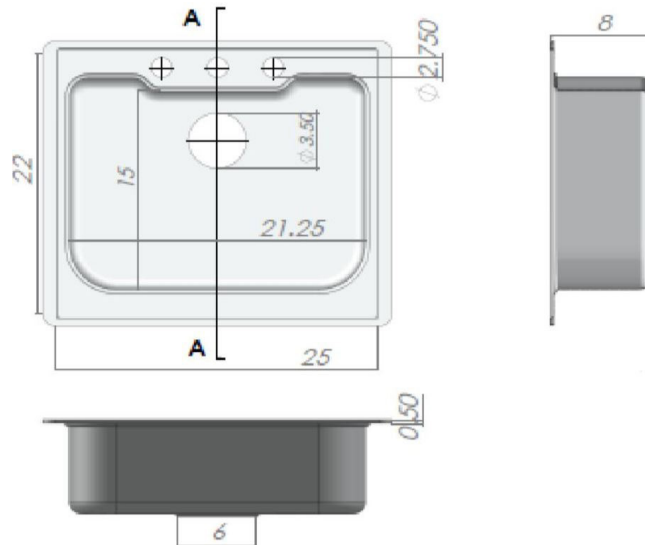

Laundry Sink 25-inch
Solid White

SPECIFICATIONS

MATERIAL:	Cultured Marble
TOOLS NEEDED FOR INSTALLATION:	100% silicone
ASSEMBLED DIMENSIONS:	8" H x 25" L x 22" D
ASSEMBLED WEIGHT:	40 lbs.
FAUCET TYPE:	Lav Centerset
NUMBER OF MOUNTING HOLES:	3
BOWL MATERIAL:	Cultured Marble
BACK SPLASH INCLUDED:	Yes
COLOR:	Solid White
NUMBER OF BOWLS:	1
BOWL DIMENSIONS:	8.75" H x 18.5" W x 14" D
BOWL SHAPE:	Rectangle
SINK THICKNESS:	0.95"
MOUNTING TYPE:	Drop In
OVERFLOW HOLE:	Yes