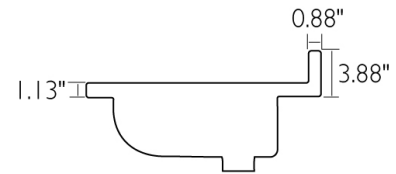

61" Cultured Marble Camilla Vanity Top Solid White

SPECIFICATIONS

MATERIAL:	Cultured Marble
TOOLS NEEDED FOR INSTALLATION:	100% silicone
ASSEMBLED DIMENSIONS:	12.5" H x 61" L x 22" D
ASSEMBLED WEIGHT:	95 lbs.
FAUCET TYPE:	Lav Centerset
NUMBER OF MOUNTING HOLES:	3
BOWL MATERIAL:	Cultured Marble
BACK SPLASH INCLUDED:	Yes
COLOR:	Solid White
NUMBER OF BOWLS:	1
BOWL DIMENSIONS:	8.75" H x 18.5" W x 14" D
BOWL SHAPE:	Rectangle
SINK THICKNESS:	0.95"
MOUNTING TYPE:	Integrated
OVERFLOW HOLE:	Yes