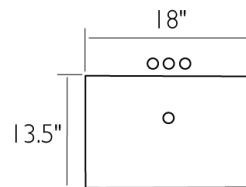

61" Cultured Marble Camilla Vanity Top Solid White

SPECIFICATIONS

MATERIAL:	Cultured Marble
TOOLS NEEDED FOR INSTALLATION:	100% silicone
ASSEMBLED DIMENSIONS:	12.5" H x 61" L x 22" D
ASSEMBLED WEIGHT:	95 lbs.
FAUCET TYPE:	Lav Centerset
NUMBER OF MOUNTING HOLES:	3
BOWL MATERIAL:	Cultured Marble
BACK SPLASH INCLUDED:	Yes
COLOR:	Solid White
NUMBER OF BOWLS:	1
BOWL DIMENSIONS:	8.75" H x 18.5" W x 14" D
BOWL SHAPE:	Rectangle
SINK THICKNESS:	0.95"
MOUNTING TYPE:	Integrated
OVERFLOW HOLE:	Yes